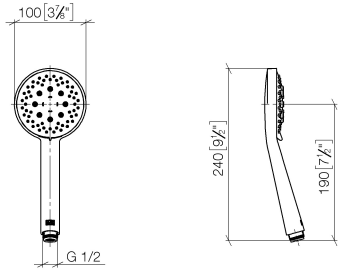

Hand shower FlowReduce - Champagne (22kt Gold)

IMO

28 018 979

Fits: IMO, LULU, MADISON, MEM, TARA, CL.1, LISSÉ, VAIA, META, CYO

- Three or five settings: COMPACT RAIN, COMPACT SOFT FLOW, COMPACT AQUAPRESSURE FLOW, max. flow rate 6.8 l/min (at 3 bar)
- with anti-scale system
- spray head Ø 100mm
- 1/2" connection
- Function from: 6 l/min
- This product reduces water consumption by % (compared to requirements of EPAct '92)
- This product can contribute to Water Use Reduction in LEED® Green Building Rating
- This product can help a building meet the requirements of Green Building Rating Systems, e.g. LEED®, BREEAM®, DGNB

Intrinsic protection against back flow.

	Champagne (22kt Gold)	28 018 979-47 0010
	Chrome	28 018 979-00 0010
	Brushed Platinum	28 018 979-06 0010
	Platinum	28 018 979-08 0010
	Dark Brass matt	28 018 979-16 0010
	Dark Bronze matt	28 018 979-17 0010
	Dark Chrome	28 018 979-19 0010
	Light Gold	28 018 979-26 0010
	Brushed Light Gold	28 018 979-27 0010
	Brushed Durabrass (23kt Gold)	28 018 979-28 0010
	Matte Black	28 018 979-33 0010
	Brushed Bronze	28 018 979-42 0010
	Brushed Champagne (22kt Gold)	28 018 979-46 0010
	Brushed Chrome	28 018 979-93 0010
	Brushed Dark Platinum	28 018 979-99 0010

28 018 979

mm [inches]

Flow rate chart

Codes & Standards

California Energy
Commission
(CEC)

Hand shower FlowReduce - Champagne (22kt Gold)

IMO

28 018 979

Certificates

LGA_29984.

Spare parts list

No.	Item Number	Name	Quantity used	Delivery time
1	09 23 01 039 90	sieve	1	2