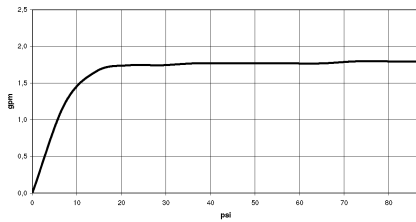

Hand shower FlowReduce - Champagne (22kt Gold)

IMO

28 018 979

Fits: IMO, LULU, MADISON, MEM, TARA, CL.1, LISSÉ, VAIA, META, CYO

- Three or five settings: COMPACT RAIN, COMPACT SOFT FLOW, COMPACT AQUAPRESSURE FLOW, max. flow rate 6.8 l/min (at 3 bar)
- with anti-scale system
- spray head Ø 100mm
- 1/2" connection
- Function from: 6 l/min
- This product reduces water consumption by % (compared to requirements of EPAct '92)
- This product can contribute to Water Use Reduction in LEED® Green Building Rating
- This product can help a building meet the requirements of Green Building Rating Systems, e.g. LEED®, BREEAM®, DGNB

Intrinsic protection against back flow.

	Champagne (22kt Gold)	28 018 979-47 0010
	Chrome	28 018 979-00 0010
	Brushed Platinum	28 018 979-06 0010
	Platinum	28 018 979-08 0010
	Dark Brass matt	28 018 979-16 0010
	Dark Bronze matt	28 018 979-17 0010
	Dark Chrome	28 018 979-19 0010
	Light Gold	28 018 979-26 0010
	Brushed Light Gold	28 018 979-27 0010
	Brushed Durabrass (23kt Gold)	28 018 979-28 0010
	Matte Black	28 018 979-33 0010
	Brushed Bronze	28 018 979-42 0010
	Brushed Champagne (22kt Gold)	28 018 979-46 0010
	Brushed Chrome	28 018 979-93 0010
	Brushed Dark Platinum	28 018 979-99 0010

28 018 979

mm [inches]

Flow rate chart

Codes & Standards

California Energy
Commission
(CEC)

Hand shower FlowReduce - Champagne (22kt Gold)

IMO

28 018 979