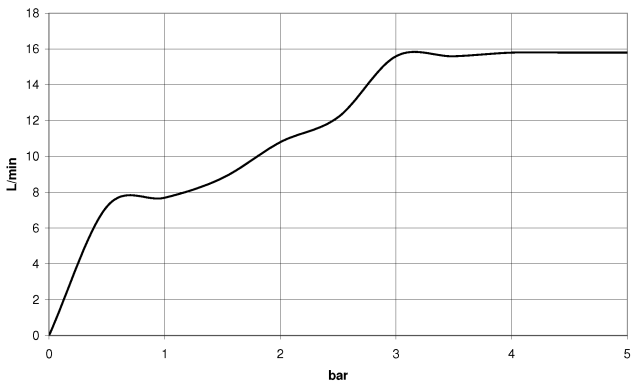

## EDITION PRO Hand shower - Chrome

---

28 019 626

- normal flow
- with anti-scale system
- 1/2" connection
- max. flow 15 l/min
- inherently safe from back flow.

	Chrome	28 019 626-00
	Matte Black	28 019 626-33
	Brushed Chrome	28 019 626-93

**EDITION PRO Hand shower - Chrome**

28 019 626

mm [inches]

**Flow rate chart**

**Certificates**

LGA\_29985.

**Spare parts list**

No.	Item Number	Name	Quantity used	Delivery time
1	09 23 01 039 90	sieve	1	2