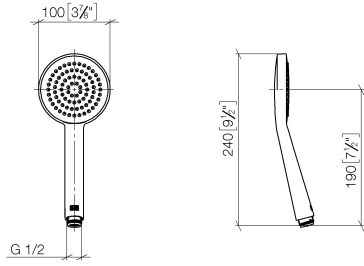

SERIES-VARIOUS Hand shower - Brushed Champagne (22kt Gold)

IMO

28 025 979

Fits: IMO, LULU, MADISON, MEM, TARA, CL.1, LISSÉ, VAIA, META, CYO

- spray head Ø 100mm
- COMPACT RAIN, max. flow rate 5 l/min (at 3 bar)
- with anti-scale system
- 1/2" connection
- This product reduces water consumption by % (compared to requirements of EPAct '92)
- This product can contribute to Water Use Reduction in LEED® Green Building Rating
- This product can help a building meet the requirements of Green Building Rating Systems, e.g. LEED®, BREEAM®, DGNB

Intrinsic protection against back flow.

	Brushed Champagne (22kt Gold)	28 025 979-46 0010
	Chrome	28 025 979-00 0010
	Brushed Platinum	28 025 979-06 0010
	Platinum	28 025 979-08 0010
	Dark Chrome	28 025 979-19 0010
	Light Gold	28 025 979-26 0010
	Brushed Durabronze (23kt Gold)	28 025 979-28 0010
	Matte Black	28 025 979-33 0010
	Champagne (22kt Gold)	28 025 979-47 0010
	Brushed Chrome	28 025 979-93 0010
	Brushed Dark Platinum	28 025 979-99 0010

SERIES-VARIOUS Hand shower - Brushed Champagne (22kt Gold)

IMO

28 025 979

mm [inches]

Flow rate chart

SERIES-VARIOUS Hand shower - Brushed Champagne (22kt Gold)

IMO

28 025 979