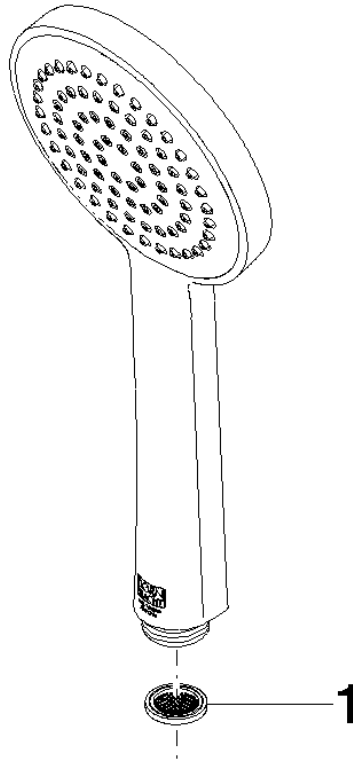

SERIES-VARIOUS Hand shower - Brushed Champagne (22kt Gold)

IMO

28 025 979

Fits: IMO, LULU, MADISON, MEM, TARA, CL.1, LISSÉ, VAIA, META, CYO

- spray head Ø 100mm
- COMPACT RAIN, max. flow rate 5 l/min (at 3 bar)
- with anti-scale system
- 1/2" connection
- This product reduces water consumption by % (compared to requirements of EPAct '92)
- This product can contribute to Water Use Reduction in LEED® Green Building Rating
- This product can help a building meet the requirements of Green Building Rating Systems, e.g. LEED®, BREEAM®, DGNB

Intrinsic protection against back flow.

	Brushed Champagne (22kt Gold)	28 025 979-46 0010
	Chrome	28 025 979-00 0010
	Brushed Platinum	28 025 979-06 0010
	Platinum	28 025 979-08 0010
	Dark Chrome	28 025 979-19 0010
	Light Gold	28 025 979-26 0010
	Brushed Durabronze (23kt Gold)	28 025 979-28 0010
	Matte Black	28 025 979-33 0010
	Champagne (22kt Gold)	28 025 979-47 0010
	Brushed Chrome	28 025 979-93 0010
	Brushed Dark Platinum	28 025 979-99 0010

SERIES-VARIOUS Hand shower - Brushed Champagne (22kt Gold)

IMO

28 025 979

mm [inches]

Flow rate chart

SERIES-VARIOUS Hand shower - Brushed Champagne (22kt Gold)

IMO

28 025 979

Product version from 4/1/2023

Parts for other finishes can be found here: [Chrome](#)

SERIES-VARIOUS Hand shower - Brushed Champagne (22kt Gold)

IMO

28 025 979

Spare parts list

Product version from 4/1/2023