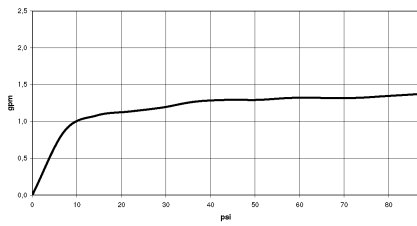

SERIES-VARIOUS Hand shower - Brushed Champagne (22kt Gold)

IMO

28 025 979

Fits: IMO, LULU, MADISON, MEM, TARA, CL.1, LISSÉ, VAIA, META, CYO

- spray head Ø 100mm
- COMPACT RAIN, max. flow rate 5 l/min (at 3 bar)
- with anti-scale system
- 1/2" connection
- This product reduces water consumption by % (compared to requirements of EPAct '92)
- This product can contribute to Water Use Reduction in LEED® Green Building Rating
- This product can help a building meet the requirements of Green Building Rating Systems, e.g. LEED®, BREEAM®, DGNB

SERIES-VARIOUS Hand shower - Brushed Champagne (22kt Gold)

IMO

28 025 979

mm [inches]

Flow rate chart

SERIES-VARIOUS Hand shower - Brushed Champagne (22kt Gold)

IMO

28 025 979