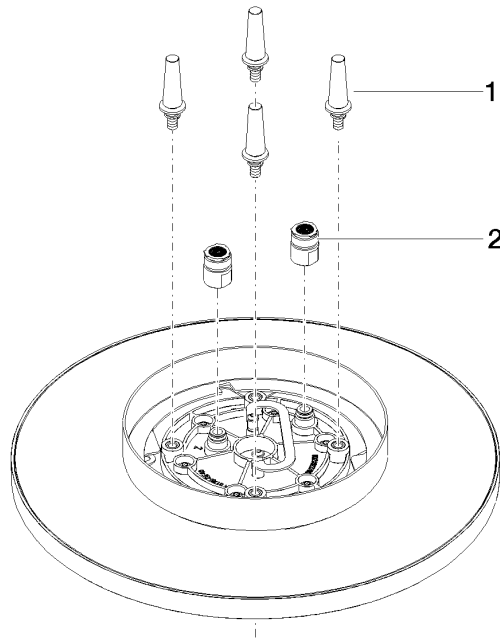

Rain shower for surface-mounted ceiling installation 300 mm - Brushed Platinum

TARA

28 031 970

Fits: TARA, LISSÉ, VAIA, META

- rain shower Ø 300 mm
- PURE RAIN, max. flow rate 6.8 l/min (at 3 bar)
- PURIFY RAIN, max. flow rate 6 l/min (at 3 bar)
- Distance to ceiling from bottom edge of shower 40 mm
- with anti-scale system

Three-way diverter ensures that the product does not exceed the max. flow rate of 2.5 gpm at any setting. It does not permit the use of two functions simultaneously.

Three-way diverter trim is sold separately

Rain shower for surface-mounted ceiling installation 300 mm - Brushed Platinum

TARA

28 031 970
mm [inches]

Flow rate chart

Codes & Standards

California Energy
Commission
(CEC)

Water Sense

Rain shower for surface-mounted ceiling installation 300 mm - Brushed
Platinum

TARA

28 031 970

Certificates

IAPMO_11777.

IAPMO_4976 (7).

28 031 970

Spare parts list

No.	Item Number	Name	Quantity used	Delivery time
1	90 17 20 263 00 90	fixing set	1	2
2	90 24 03 309 02 90	connection	2	2