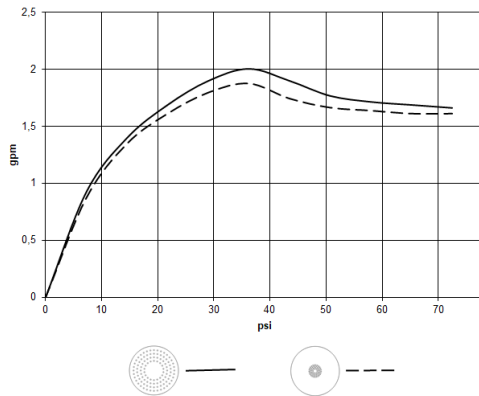

Rain shower for surface-mounted ceiling installation 300 mm - Brushed Platinum

TARA

28 031 970
mm [inches]

Flow rate chart

Codes & Standards

California Energy
Commission
(CEC)

Water Sense

Rain shower for surface-mounted ceiling installation 300 mm - Brushed
Platinum