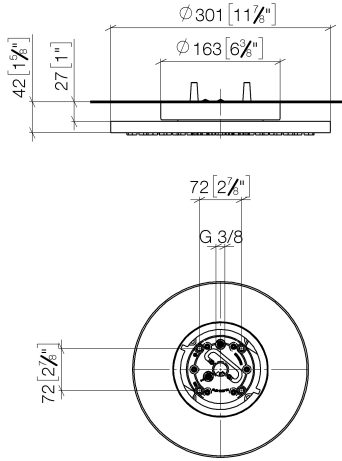

Rain shower for surface-mounted ceiling installation 300 mm - Brushed Platinum

TARA

28 031 970

Fits: TARA, LISSÉ, VAIA, META

- rain shower Ø 300 mm
- PURE RAIN, max. flow rate 6.8 l/min (at 3 bar)
- PURIFY RAIN, max. flow rate 6 l/min (at 3 bar)
- Distance to ceiling from bottom edge of shower 40 mm
- with anti-scale system

Required miscellaneous

Concealed ceiling installation box for surface-mounted ceiling installation - 35 041 970-90 0010

- max. recess depth 115 mm
- min. recess depth 90 mm
- Pre-assembly kit for three-way diverter included

Rain shower for surface-mounted ceiling installation 300 mm - Brushed Platinum

TARA

28 031 970
mm [inches]

Flow rate chart

Codes & Standards

California Energy
Commission
(CEC)

Water Sense

Rain shower for surface-mounted ceiling installation 300 mm - Brushed
Platinum

TARA

28 031 970

Certificates

IAPMO_11777.

IAPMO_4976 (7).

28 031 970

Spare parts list

No.	Item Number	Name	Quantity used	Delivery time
1	90 17 20 263 00 90	fixing set	1	2
2	90 24 03 309 02 90	connection	2	2