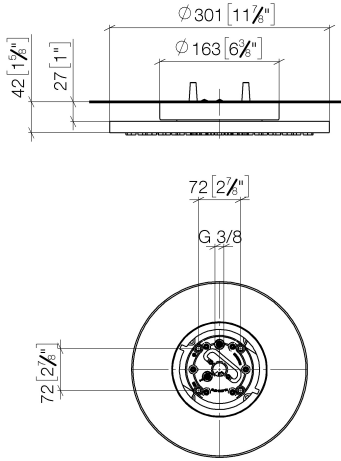

Rain shower for surface-mounted ceiling installation 300 mm - Brushed Dark Platinum

TARA

28 031 970

Fits: TARA, LISSÉ, VAIA, META

- rain shower Ø 300 mm
- PURE RAIN, max. flow rate 6.8 l/min (at 3 bar)
- PURIFY RAIN, max. flow rate 6 l/min (at 3 bar)
- Distance to ceiling from bottom edge of shower 40 mm
- with anti-scale system

Required miscellaneous

Concealed ceiling installation box for surface-mounted ceiling installation - 35 041 970-90 0010

- max. recess depth 115 mm
- min. recess depth 90 mm
- Pre-assembly kit for three-way diverter included

Rain shower for surface-mounted ceiling installation 300 mm - Brushed Dark Platinum

TARA

28 031 970
mm [inches]

Flow rate chart

Codes & Standards

California Energy
Commission
(CEC)

Water Sense

Rain shower for surface-mounted ceiling installation 300 mm - Brushed Dark
Platinum

TARA

28 031 970

Certificates

IAPMO_11777.

IAPMO_4976 (7).

28 031 970

Spare parts list

No.	Item Number	Name	Quantity used	Delivery time
1	90 17 20 263 00 90	fixing set	1	2
2	90 24 03 309 02 90	connection	2	2