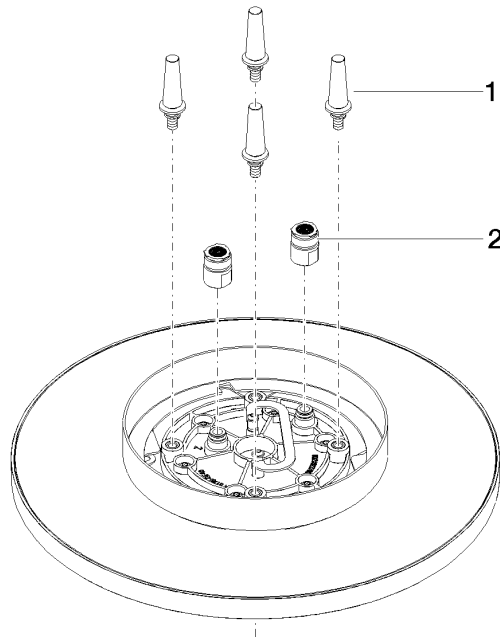

Rain shower for surface-mounted ceiling installation 300 mm - Brushed Dark Platinum

TARA

28 031 970

Fits: TARA, LISSÉ, VAIA, META

- rain shower Ø 300 mm
- PURE RAIN, max. flow rate 6.8 l/min (at 3 bar)
- PURIFY RAIN, max. flow rate 6 l/min (at 3 bar)
- Distance to ceiling from bottom edge of shower 40 mm
- with anti-scale system

Three-way diverter ensures that the product does not exceed the max. flow rate of 2.5 gpm at any setting. It does not permit the use of two functions simultaneously.

Three-way diverter trim is sold separately

Rain shower for surface-mounted ceiling installation 300 mm - Brushed Dark Platinum

TARA

28 031 970
mm [inches]

Flow rate chart

Codes & Standards

California Energy
Commission
(CEC)

Water Sense

Rain shower for surface-mounted ceiling installation 300 mm - Brushed Dark
Platinum

TARA

28 031 970

Certificates

IAPMO_11777.

IAPMO_4976 (7).

28 031 970

Spare parts list

No.	Item Number	Name	Quantity used	Delivery time
1	90 17 20 263 00 90	fixing set	1	2
2	90 24 03 309 02 90	connection	2	2