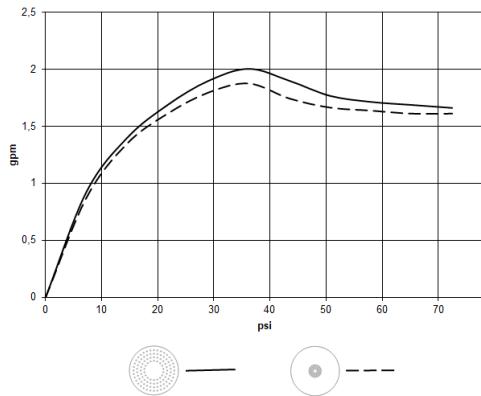

Rain shower for surface-mounted ceiling installation 300 mm - Brushed Dark Platinum

TARA

28 031 970
mm [inches]

Flow rate chart

Codes & Standards

California Energy
Commission
(CEC)

Water Sense

Rain shower for surface-mounted ceiling installation 300 mm - Brushed Dark
Platinum