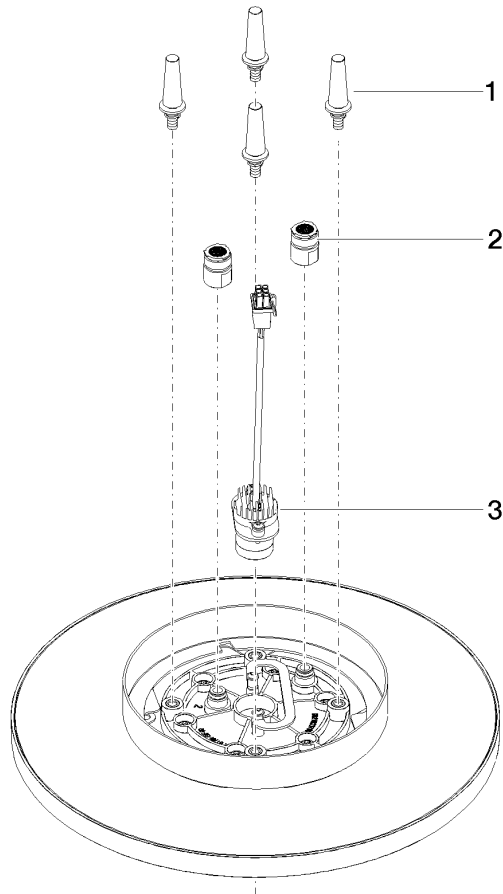

28 032 970

Spare parts list

No.	Item Number	Name	Quantity used	Delivery time
1	90 17 20 263 00 90	fixing set	1	2
2	90 24 03 309 02 90	connection	2	2
3	90 10 01 225 00 90	electronic accessories	1	2