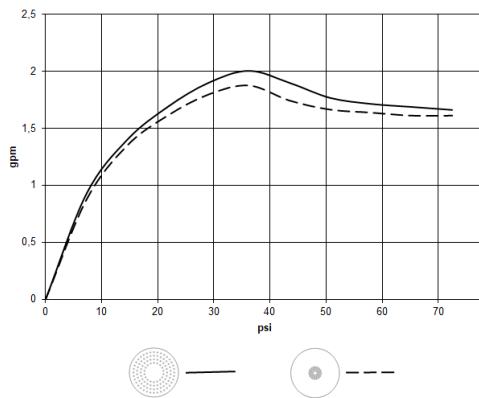

**Rain shower for surface-mounted ceiling installation with light 300 mm -  
Brushed Durabronze (23kt Gold)**

TARA

28 032 970

Fits: TARA, LISSÉ, VAIA, META

- rain shower Ø 300 mm
- PURE RAIN, max. flow rate 6.8 l/min (at 3 bar)
- PURIFY RAIN, max. flow rate 6 l/min (at 3 bar)
- Distance to ceiling from bottom edge of shower 40 mm
- with anti-scale system
- central LED Spot 3000 K
- Provided by customer: Light switch
- This product can help a building meet the requirements of Green Building Rating Systems, e.g. LEED®, BREEAM®, DGNB
- Not suitable for use in a steam room.

# Rain shower for surface-mounted ceiling installation with light 300 mm - Brushed Durabronz (23kt Gold)

TARA

28 032 970

mm [inches]

## Flow rate chart