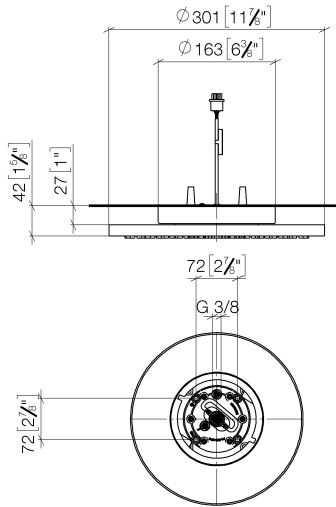

**Rain shower for surface-mounted ceiling installation with light 300 mm -  
Brushed Durabronze (23kt Gold)**

TARA

28 032 970

Fits: TARA, LISSÉ, VAIA, META

- rain shower Ø 300 mm
- PURE RAIN, max. flow rate 6.8 l/min (at 3 bar)
- PURIFY RAIN, max. flow rate 6 l/min (at 3 bar)
- Distance to ceiling from bottom edge of shower 40 mm
- with anti-scale system
- central LED Spot 3000 K
- Provided by customer: Light switch
- This product can help a building meet the requirements of Green Building Rating Systems, e.g. LEED®, BREEAM®, DGNB
- Not suitable for use in a steam room.

**Required miscellaneous**

**Concealed ceiling installation box for surface-mounted ceiling installation with light -** 35 042 970-90 0010

- max. recess depth 115 mm
- Provided by customer: Light switch
- min. recess depth 90 mm
- Pre-assembly kit for three-way diverter included

# Rain shower for surface-mounted ceiling installation with light 300 mm - Brushed Durabronz (23kt Gold)

TARA

28 032 970

mm [inches]

## Flow rate chart