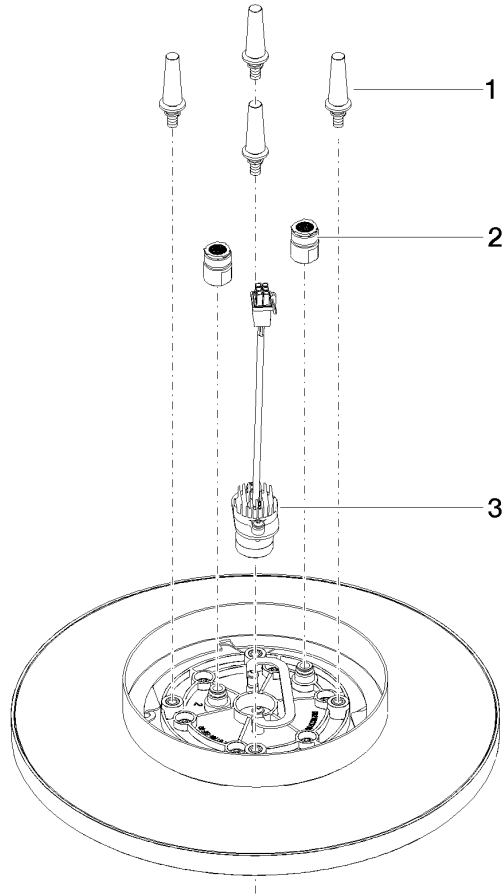

**Rain shower for surface-mounted ceiling installation with light 300 mm -
Brushed Champagne (22kt Gold)**

TARA

28 032 970

Fits: TARA, LISSÉ, VAIA, META

- rain shower Ø 300 mm
- PURE RAIN, max. flow rate 6.8 l/min (at 3 bar)
- PURIFY RAIN, max. flow rate 6 l/min (at 3 bar)
- Distance to ceiling from bottom edge of shower 40 mm
- with anti-scale system
- central LED Spot 3000 K
- Provided by customer: Light switch
- This product can help a building meet the requirements of Green Building Rating Systems, e.g. LEED®, BREEAM®, DGNB
- Not suitable for use in a steam room.

Required miscellaneous

Concealed ceiling installation box for surface-mounted ceiling installation with light - 35 042 970-90 0010

- min. recess depth 90 mm
- Pre-assembly kit for three-way diverter included
- max. recess depth 115 mm
- Provided by customer: Light switch

**Rain shower for surface-mounted ceiling installation with light 300 mm -
Brushed Champagne (22kt Gold)**

TARA

28 032 970

mm [inches]

Flow rate chart

Codes & Standards

California Energy
Commission
(CEC)

28 032 970

Spare parts list

No.	Item Number	Name	Quantity used	Delivery time
1	90 17 20 263 00 90	fixing set	1	2
2	90 24 03 309 02 90	connection	2	2
3	90 10 01 225 00 90	electronic accessories	1	2