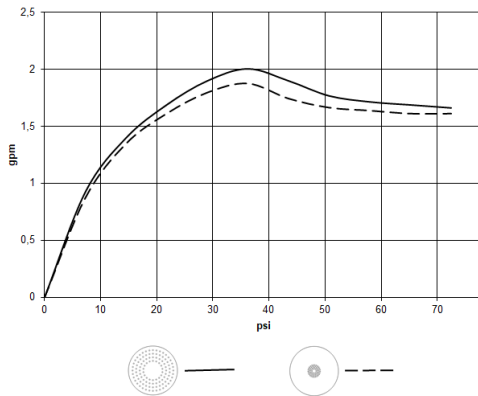

**Rain shower for surface-mounted ceiling installation with light 300 mm -
Brushed Champagne (22kt Gold)**

TARA

28 032 970

Fits: TARA, LISSÉ, VAIA, META

- rain shower Ø 300 mm
- PURE RAIN, max. flow rate 6.8 l/min (at 3 bar)
- PURIFY RAIN, max. flow rate 6 l/min (at 3 bar)
- Distance to ceiling from bottom edge of shower 40 mm
- with anti-scale system
- central LED Spot 3000 K
- Provided by customer: Light switch
- This product can help a building meet the requirements of Green Building Rating Systems, e.g. LEED®, BREEAM®, DGNB
- Not suitable for use in a steam room.

**Rain shower for surface-mounted ceiling installation with light 300 mm -
Brushed Champagne (22kt Gold)**

TARA

28 032 970

mm [inches]

Flow rate chart

Codes & Standards

California Energy
Commission
(CEC)

28 032 970