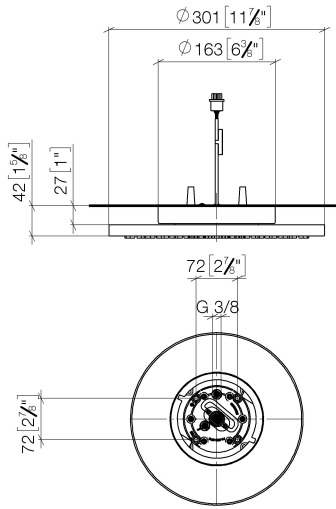

**Rain shower for surface-mounted ceiling installation with light 300 mm -
Brushed Champagne (22kt Gold)**

TARA

28 032 970

Fits: TARA, LISSÉ, VAIA, META

- rain shower Ø 300 mm
- PURE RAIN, max. flow rate 6.8 l/min (at 3 bar)
- PURIFY RAIN, max. flow rate 6 l/min (at 3 bar)
- Distance to ceiling from bottom edge of shower 40 mm
- with anti-scale system
- central LED Spot 3000 K
- Provided by customer: Light switch
- This product can help a building meet the requirements of Green Building Rating Systems, e.g. LEED®, BREEAM®, DGNB
- Not suitable for use in a steam room.

Required miscellaneous

Concealed ceiling installation box for surface-mounted ceiling installation with light - 35 042 970-90 0010

- min. recess depth 90 mm
- Pre-assembly kit for three-way diverter included
- max. recess depth 115 mm
- Provided by customer: Light switch

**Rain shower for surface-mounted ceiling installation with light 300 mm -
Brushed Champagne (22kt Gold)**

TARA

28 032 970

mm [inches]

Flow rate chart

Codes & Standards

California Energy
Commission
(CEC)

28 032 970