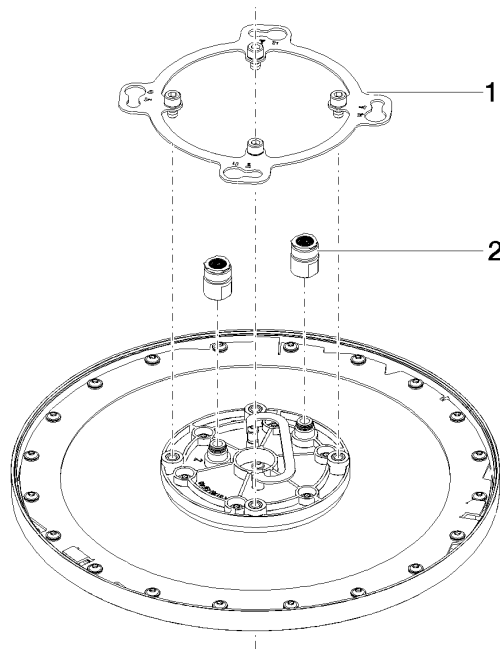

Rain shower for recessed ceiling installation 300 mm - Brushed Champagne (22kt Gold)

TARA

28 033 970

Fits: TARA, LISSÉ, VAIA, META

- rain shower Ø 300 mm
- PURE RAIN, max. flow rate 6.8 l/min (at 3 bar)
- PURIFY RAIN, max. flow rate 6 l/min (at 3 bar)
- with anti-scale system
- min. recess depth 137 mm
- This product can help a building meet the requirements of Green Building Rating Systems, e.g. LEED®, BREEAM®, DGNB
- Not suitable for use in a steam room.

Three-way diverter trim is sold separately

Pre-assembly kit for three-way diverter included

| | | |
|---|--------------------------------|--------------------|
|  | Brushed Champagne (22kt Gold) | 28 033 970-46 0010 |
|  | Chrome | 28 033 970-00 0010 |
|  | Brushed Platinum | 28 033 970-06 0010 |
|  | Platinum | 28 033 970-08 0010 |
|  | Dark Chrome | 28 033 970-19 0010 |
|  | Light Gold | 28 033 970-26 0010 |
|  | Brushed Light Gold | 28 033 970-27 0010 |
|  | Brushed Durabronze (23kt Gold) | 28 033 970-28 0010 |
|  | Matte Black | 28 033 970-33 0010 |
|  | Brushed Bronze | 28 033 970-42 0010 |
|  | Champagne (22kt Gold) | 28 033 970-47 0010 |
|  | Brushed Chrome | 28 033 970-93 0010 |
|  | Brushed Dark Platinum | 28 033 970-99 0010 |

Required miscellaneous

Concealed ceiling installation box for recessed ceiling installation - 35 033 970-90 0010

- recess depth 137mm
- Pre-assembly kit for three-way diverter included

**Rain shower for recessed ceiling installation 300 mm - Brushed Champagne
(22kt Gold)**

TARA

28 033 970
mm [inches]

Flow rate chart

Codes & Standards

California Energy
Commission
(CEC)

28 033 970

Spare parts list

| No. | Item Number | Name | Quantity used | Delivery time |
|-----|--------------------|------------|---------------|---------------|
| 1 | 90 17 20 262 00 90 | flange | 1 | 2 |
| 2 | 90 24 03 309 02 90 | connection | 1 | 2 |