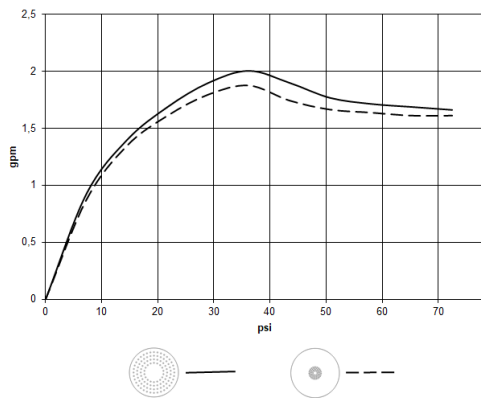

Rain shower for recessed ceiling installation 300 mm - Brushed Champagne (22kt Gold)

TARA

28 033 970

Fits: TARA, LISSÉ, VAIA, META

- rain shower Ø 300 mm
- PURE RAIN, max. flow rate 6.8 l/min (at 3 bar)
- PURIFY RAIN, max. flow rate 6 l/min (at 3 bar)
- with anti-scale system
- min. recess depth 137 mm
- This product can help a building meet the requirements of Green Building Rating Systems, e.g. LEED®, BREEAM®, DGNB
- Not suitable for use in a steam room.

TARA

28 033 970
mm [inches]

Flow rate chart

Codes & Standards

California Energy
Commission
(CEC)

28 033 970

Spare parts list

| No. | Item Number | Name | Quantity used | Delivery time |
|-----|--------------------|------------|---------------|---------------|
| 1 | 90 17 20 262 00 90 | flange | 1 | 2 |
| 2 | 90 24 03 309 02 90 | connection | 1 | 2 |