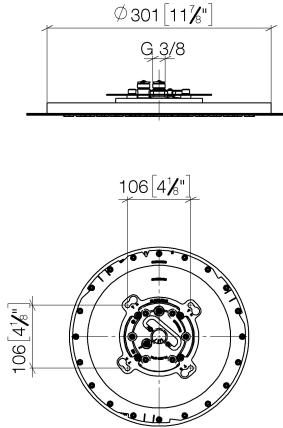

Rain shower for recessed ceiling installation 300 mm - Brushed Champagne (22kt Gold)

TARA

28 033 970

Fits: TARA, LISSÉ, VAIA, META

- rain shower Ø 300 mm
- PURE RAIN, max. flow rate 6.8 l/min (at 3 bar)
- PURIFY RAIN, max. flow rate 6 l/min (at 3 bar)
- with anti-scale system
- min. recess depth 137 mm
- This product can help a building meet the requirements of Green Building Rating Systems, e.g. LEED®, BREEAM®, DGNB
- Not suitable for use in a steam room.

Three-way diverter ensures that the product does not exceed the max. flow rate of 2.5 gpm at any setting. It does not permit the use of two functions simultaneously.

Three-way diverter trim is sold separately

Required miscellaneous

Concealed ceiling installation box for recessed ceiling installation - 35 033 970-90 0010

- recess depth 137mm
- Pre-assembly kit for three-way diverter included

**Rain shower for recessed ceiling installation 300 mm - Brushed Champagne
(22kt Gold)**

TARA

28 033 970
mm [inches]

Flow rate chart

Codes & Standards

California Energy
Commission
(CEC)

28 033 970

Spare parts list

| No. | Item Number | Name | Quantity used | Delivery time |
|-----|--------------------|------------|---------------|---------------|
| 1 | 90 17 20 262 00 90 | flange | 1 | 2 |
| 2 | 90 24 03 309 02 90 | connection | 1 | 2 |