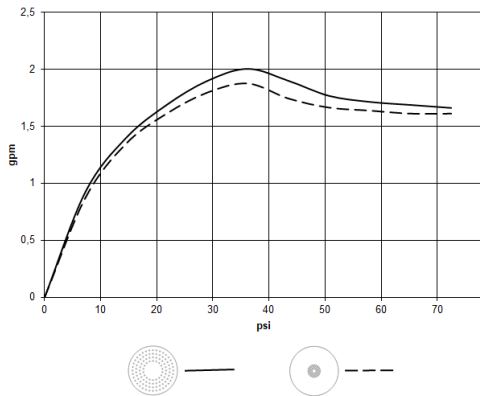

28 034 970

Fits: TARA, LISSÉ, VAIA, META

- rain shower Ø 300 mm
- PURE RAIN, max. flow rate 6.8 l/min (at 3 bar)
- PURIFY RAIN, max. flow rate 6 l/min (at 3 bar)
- min. recess depth 137 mm
- with anti-scale system
- central RGBW LED spot
- RGBW LED ambient lighting
- This product can help a building meet the requirements of Green Building Rating Systems, e.g. LEED®, BREEAM®, DGNB
- Provided by customer: Zigbee gateway
- Not suitable for use in a steam room.

includes light bulbs with a Class G energy efficiency

	Chrome	28 034 970-00 0010
	Brushed Platinum	28 034 970-06 0010
	Platinum	28 034 970-08 0010
	Dark Chrome	28 034 970-19 0010
	Light Gold	28 034 970-26 0010
	Brushed Light Gold	28 034 970-27 0010
	Brushed Durabronze (23kt Gold)	28 034 970-28 0010
	Matte Black	28 034 970-33 0010
	Brushed Bronze	28 034 970-42 0010
	Brushed Champagne (22kt Gold)	28 034 970-46 0010
	Champagne (22kt Gold)	28 034 970-47 0010
	Brushed Chrome	28 034 970-93 0010
	Brushed Dark Platinum	28 034 970-99 0010

28 034 970

mm [inches]

**Flow rate chart**

**Codes & Standards**

California Energy  
Commission  
(CEC)

Water Sense