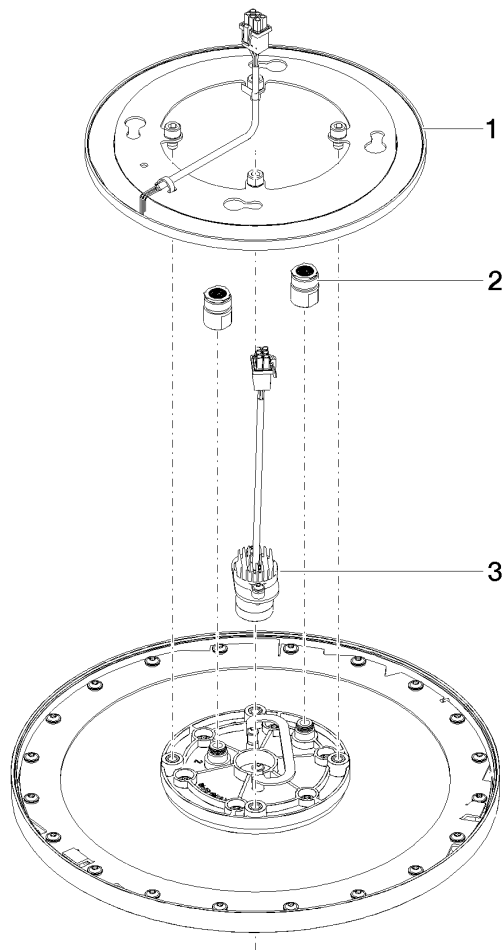

28 034 970

Spare parts list

No.	Item Number	Name	Quantity used	Delivery time
1	90 10 01 221 00 90	electronic accessories	1	2
2	90 24 03 309 02 90	connection	1	2
3	90 10 01 225 00 90	electronic accessories	1	2