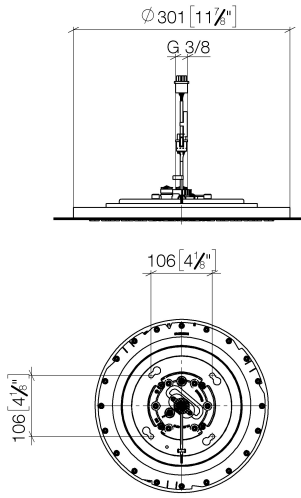

28 034 970

Fits: TARA, LISSÉ, VAIA, META

- rain shower Ø 300 mm
- PURE RAIN, max. flow rate 6.8 l/min (at 3 bar)
- PURIFY RAIN, max. flow rate 6 l/min (at 3 bar)
- min. recess depth 137 mm
- with anti-scale system
- central RGBW LED spot
- RGBW LED ambient lighting
- This product can help a building meet the requirements of Green Building Rating Systems, e.g. LEED®, BREEAM®, DGNB
- Provided by customer: Zigbee gateway
- Not suitable for use in a steam room.

### Required miscellaneous

**Concealed ceiling installation box for recessed ceiling installation with light -** 35 034 970-90 0010

- To be provided by the customer. Zigbee Gateway!
- recess depth 137mm
- Pre-assembly kit for three-way diverter included

28 034 970

mm [inches]

**Flow rate chart**

**Codes & Standards**

California Energy  
Commission  
(CEC)

Water Sense