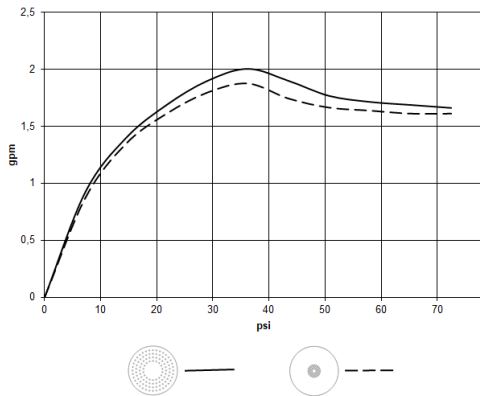

28 034 970

Fits: TARA, LISSÉ, VAIA, META

- rain shower Ø 300 mm
- PURE RAIN, max. flow rate 6.8 l/min (at 3 bar)
- PURIFY RAIN, max. flow rate 6 l/min (at 3 bar)
- min. recess depth 137 mm
- with anti-scale system
- central RGBW LED spot
- RGBW LED ambient lighting
- This product can help a building meet the requirements of Green Building Rating Systems, e.g. LEED®, BREEAM®, DGNB
- Provided by customer: Zigbee gateway
- Not suitable for use in a steam room.

includes light bulbs with a Class G energy efficiency

	Matte White	28 034 970-10 0010
	Chrome	28 034 970-00 0010
	Brushed Platinum	28 034 970-06 0010
	Platinum	28 034 970-08 0010
	Dark Chrome	28 034 970-19 0010
	Light Gold	28 034 970-26 0010
	Brushed Light Gold	28 034 970-27 0010
	Brushed Durabrass (23kt Gold)	28 034 970-28 0010
	Matte Black	28 034 970-33 0010
	Brushed Bronze	28 034 970-42 0010
	Brushed Champagne (22kt Gold)	28 034 970-46 0010
	Champagne (22kt Gold)	28 034 970-47 0010
	Brushed Chrome	28 034 970-93 0010
	Brushed Dark Platinum	28 034 970-99 0010

28 034 970

mm [inches]

Flow rate chart

Codes & Standards

California Energy
Commission
(CEC)

Water Sense

Rain shower for recessed ceiling installation with light 300 mm - Matte White

TARA