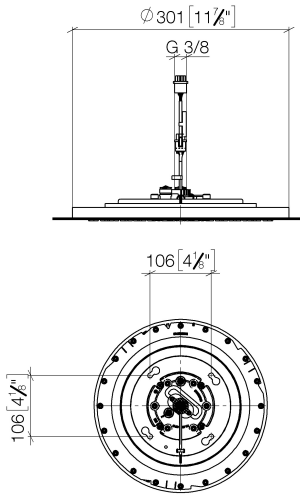

28 034 970

Fits: TARA, LISSÉ, VAIA, META

- rain shower Ø 300 mm
- PURE RAIN, max. flow rate 6.8 l/min (at 3 bar)
- PURIFY RAIN, max. flow rate 6 l/min (at 3 bar)
- min. recess depth 137 mm
- with anti-scale system
- central RGBW LED spot
- RGBW LED ambient lighting
- This product can help a building meet the requirements of Green Building Rating Systems, e.g. LEED®, BREEAM®, DGNB
- Provided by customer: Zigbee gateway
- Not suitable for use in a steam room.

Required miscellaneous

Concealed ceiling installation box for recessed ceiling installation with light - 35 034 970-90 0010

- To be provided by the customer. Zigbee Gateway!
- recess depth 137mm
- Pre-assembly kit for three-way diverter included

28 034 970

mm [inches]

Flow rate chart

Codes & Standards

California Energy
Commission
(CEC)

Water Sense

Rain shower for recessed ceiling installation with light 300 mm - Matte White

TARA