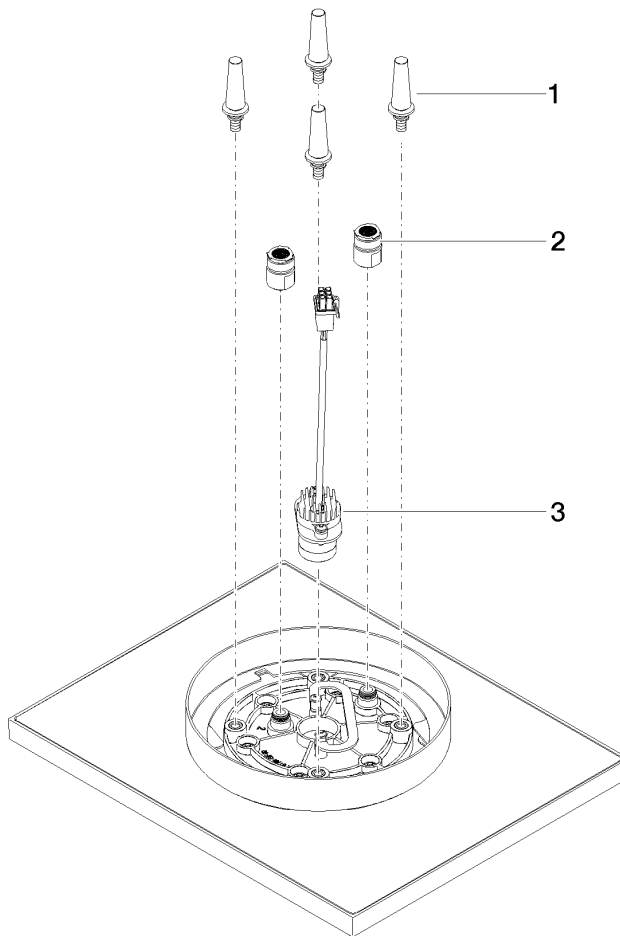

Rain shower for surface-mounted ceiling installation with light 300 x 240 mm -
Chrome

IMO

28 042 980

Fits: IMO, LULU, MEM, CL.1, CYO

- rain shower 300 x 240mm
 - PURE RAIN, max. flow rate 6.8 l/min (at 3 bar)
 - PURIFY RAIN, max. flow rate 6 l/min (at 3 bar)
 - Distance to ceiling from bottom edge of shower 40 mm
 - with anti-scale system
 - central LED Spot 3000 K
 - Provided by customer: Light switch
 - Not suitable for use in a steam room.
- Three-way diverter trim is sold separately.**

Required miscellaneous

Concealed ceiling installation box for surface-mounted ceiling installation with light - 35 042 970-90 0010

- max. recess depth 115 mm
- Provided by customer: Light switch
- min. recess depth 90 mm
- Pre-assembly kit for three-way diverter included

Rain shower for surface-mounted ceiling installation with light 300 x 240 mm - Chrome

IMO

28 042 980
mm [inches]

Flow rate chart

Codes & Standards

California Energy
Commission
(CEC)

Water Sense

Rain shower for surface-mounted ceiling installation with light 300 x 240 mm -
Chrome

IMO

28 042 980

Certificates

IAPMO_11777.

IAPMO_4976 (7).

28 042 980

Spare parts list

No.	Item Number	Name	Quantity used	Delivery time
1	90 17 20 263 00 90	fixing set	1	2
2	90 24 03 309 02 90	connection	2	2
3	90 10 01 225 00 90	electronic accessories	1	2