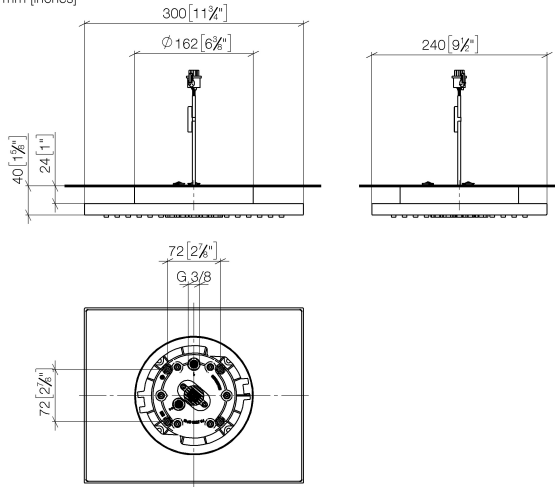

Rain shower for surface-mounted ceiling installation with light 300 x 240 mm -
Chrome

IMO

28 042 980

Fits: IMO, LULU, MEM, CL.1, CYO

- rain shower 300 x 240mm
 - PURE RAIN, max. flow rate 6.8 l/min (at 3 bar)
 - PURIFY RAIN, max. flow rate 6 l/min (at 3 bar)
 - Distance to ceiling from bottom edge of shower 40 mm
 - with anti-scale system
 - central LED Spot 3000 K
 - Provided by customer: Light switch
 - Not suitable for use in a steam room.
- Three-way diverter trim is sold separately.**

Required miscellaneous

Concealed ceiling installation box for surface-mounted ceiling installation with light - 35 042 970-90 0010

- max. recess depth 115 mm
- Provided by customer: Light switch
- min. recess depth 90 mm
- Pre-assembly kit for three-way diverter included

Rain shower for surface-mounted ceiling installation with light 300 x 240 mm - Chrome

IMO

28 042 980
mm [inches]

Flow rate chart

Codes & Standards

California Energy
Commission
(CEC)

Water Sense

Rain shower for surface-mounted ceiling installation with light 300 x 240 mm -
Chrome