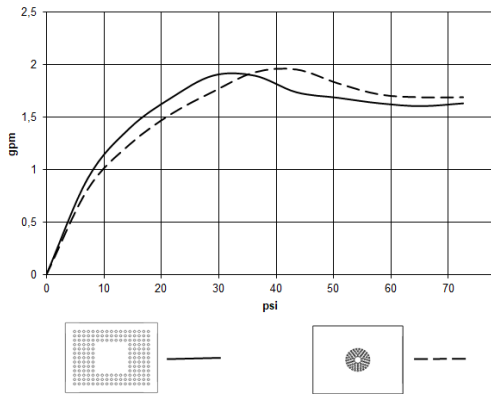

Rain shower for surface-mounted ceiling installation with light 300 x 240 mm -
Chrome

IMO

28 042 980

Fits: IMO, LULU, MEM, CL.1, CYO

- rain shower 300 x 240mm
 - PURE RAIN, max. flow rate 6.8 l/min (at 3 bar)
 - PURIFY RAIN, max. flow rate 6 l/min (at 3 bar)
 - Distance to ceiling from bottom edge of shower 40 mm
 - with anti-scale system
 - central LED Spot 3000 K
 - Provided by customer: Light switch
 - Not suitable for use in a steam room.
- Three-way diverter trim is sold separately.**

Rain shower for surface-mounted ceiling installation with light 300 x 240 mm - Chrome

IMO

28 042 980
mm [inches]

Flow rate chart

Codes & Standards

California Energy
Commission
(CEC)

Water Sense

Rain shower for surface-mounted ceiling installation with light 300 x 240 mm -
Chrome