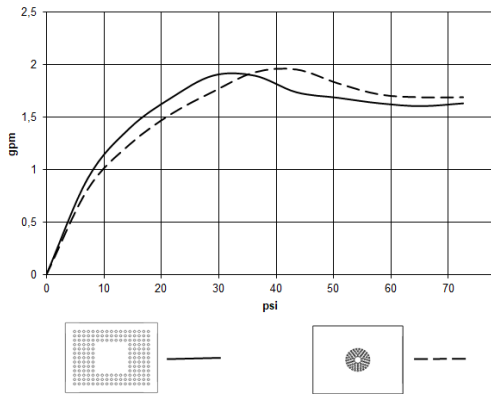

**Rain shower for surface-mounted ceiling installation with light 300 x 240 mm -
Brushed Durabrand (23kt Gold)**

IMO

28 042 980

Fits: IMO, LULU, MEM, CL.1, CYO

- rain shower 300 x 240mm
- PURE RAIN, max. flow rate 6.8 l/min (at 3 bar)
- PURIFY RAIN, max. flow rate 6 l/min (at 3 bar)
- Distance to ceiling from bottom edge of shower 40 mm
- with anti-scale system
- central LED Spot 3000 K
- Provided by customer: Light switch
- Not suitable for use in a steam room.

**Rain shower for surface-mounted ceiling installation with light 300 x 240 mm -
Brushed Durabronz (23kt Gold)**

IMO

28 042 980
mm [inches]

Flow rate chart

Codes & Standards

California Energy
Commission
(CEC)