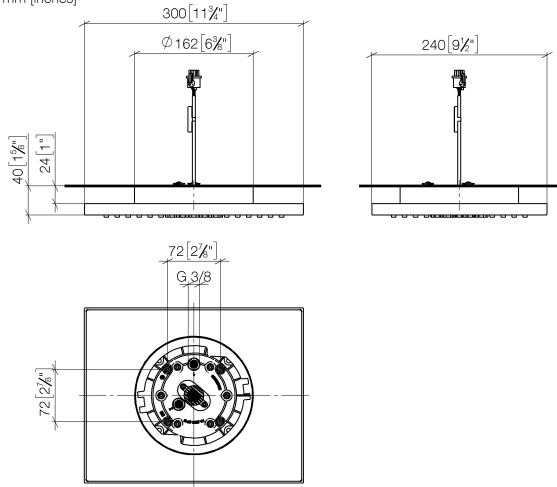

**Rain shower for surface-mounted ceiling installation with light 300 x 240 mm -
Brushed Durabrand (23kt Gold)**

IMO

28 042 980

Fits: IMO, LULU, MEM, CL.1, CYO

- rain shower 300 x 240mm
- PURE RAIN, max. flow rate 6.8 l/min (at 3 bar)
- PURIFY RAIN, max. flow rate 6 l/min (at 3 bar)
- Distance to ceiling from bottom edge of shower 40 mm
- with anti-scale system
- central LED Spot 3000 K
- Provided by customer: Light switch
- Not suitable for use in a steam room.

Required miscellaneous

Concealed ceiling installation box for surface-mounted ceiling installation with light - 35 042 970-90 0010

- max. recess depth 115 mm
- Provided by customer: Light switch
- min. recess depth 90 mm
- Pre-assembly kit for three-way diverter included

**Rain shower for surface-mounted ceiling installation with light 300 x 240 mm -
Brushed Durabronz (23kt Gold)**

IMO

28 042 980
mm [inches]

Flow rate chart

Codes & Standards

California Energy
Commission
(CEC)