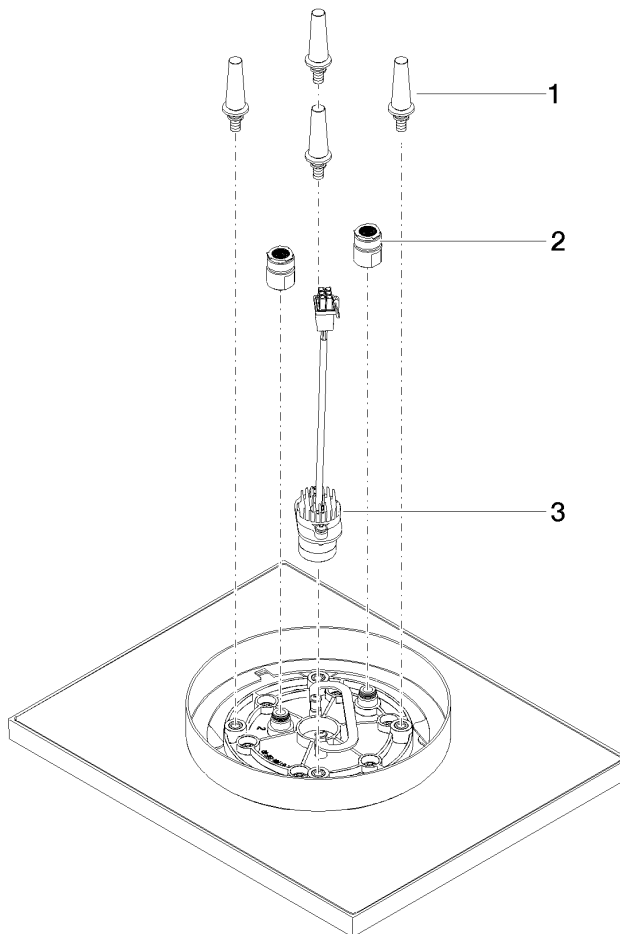

**Rain shower for surface-mounted ceiling installation with light 300 x 240 mm -
Brushed Durabrand (23kt Gold)**

IMO

28 042 980

Fits: IMO, LULU, MEM, CL.1, CYO

- rain shower 300 x 240mm
- PURE RAIN, max. flow rate 6.8 l/min (at 3 bar)
- PURIFY RAIN, max. flow rate 6 l/min (at 3 bar)
- Distance to ceiling from bottom edge of shower 40 mm
- with anti-scale system
- central LED Spot 3000 K
- Provided by customer: Light switch
- Not suitable for use in a steam room.

Required miscellaneous

Concealed ceiling installation box for surface-mounted ceiling installation with light - 35 042 970-90 0010

- max. recess depth 115 mm
- Provided by customer: Light switch
- min. recess depth 90 mm
- Pre-assembly kit for three-way diverter included

**Rain shower for surface-mounted ceiling installation with light 300 x 240 mm -
Brushed Durabronz (23kt Gold)**

IMO

28 042 980
mm [inches]

Flow rate chart

Codes & Standards

California Energy
Commission
(CEC)

28 042 980

Spare parts list

No.	Item Number	Name	Quantity used	Delivery time
1	90 17 20 263 00 90	fixing set	1	2
2	90 24 03 309 02 90	connection	2	2
3	90 10 01 225 00 90	electronic accessories	1	2