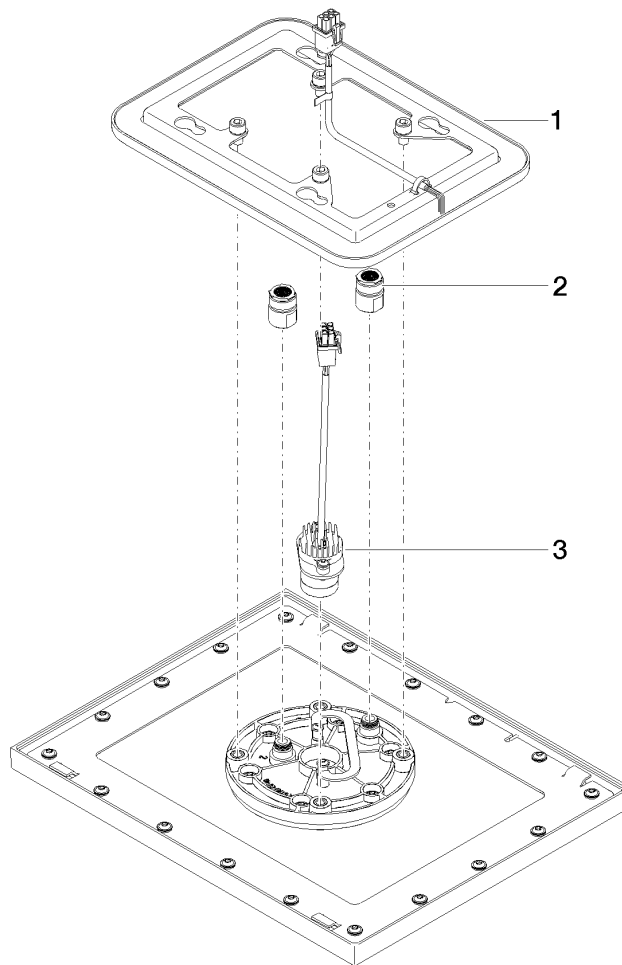

28 044 980

Spare parts list

No.	Item Number	Name	Quantity used	Delivery time
1	90 10 01 224 00 90	electronic accessories	1	2
2	90 24 03 309 02 90	connection	2	2
3	90 10 01 225 00 90	electronic accessories	1	2