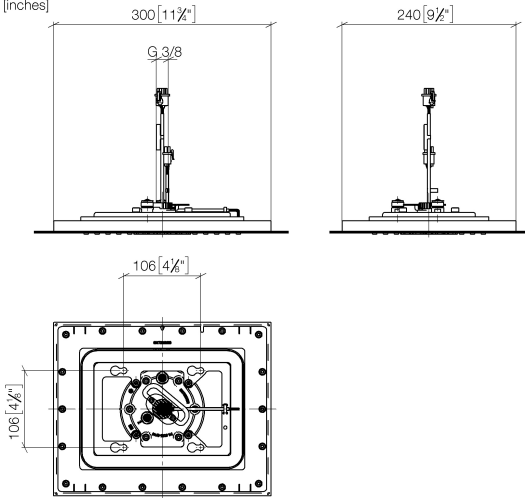

**Rain shower for recessed ceiling installation with light 300 x 240 mm -  
Champagne (22kt Gold)**

IMO

28 044 980

Fits: IMO, LULU, MEM, CL.1, CYO

- rain shower 300 x 240mm
- PURE RAIN, max. flow rate 6.8 l/min (at 3 bar)
- PURIFY RAIN, max. flow rate 6 l/min (at 3 bar)
- min. recess depth 137 mm
- with anti-scale system
- central RGBW LED spot
- RGBW LED ambient lighting
- This product can help a building meet the requirements of Green Building Rating Systems, e.g. LEED®, BREEAM®, DGNB
- Not suitable for use in a steam room.

**Required miscellaneous**

**Concealed ceiling installation box for recessed ceiling installation with light -** 35 044 970-90 0010

- recess depth 137mm
- Pre-assembly kit for three-way diverter included
- To be provided by the customer. Zigbee Gateway!

# Rain shower for recessed ceiling installation with light 300 x 240 mm - Champagne (22kt Gold)

IMO

28 044 980  
mm [inches]