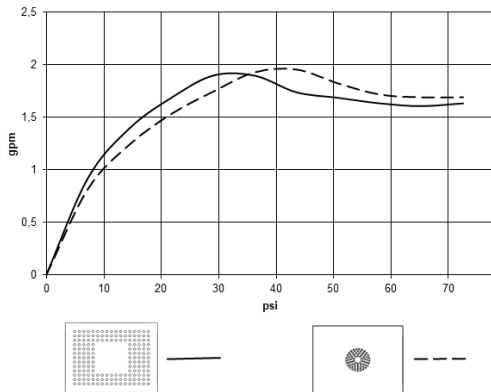

**Rain shower for recessed ceiling installation with light 300 x 240 mm -  
Champagne (22kt Gold)**

IMO

28 044 980

Fits: IMO, LULU, MEM, CL.1, CYO

- rain shower 300 x 240mm
- PURE RAIN, max. flow rate 6.8 l/min (at 3 bar)
- PURIFY RAIN, max. flow rate 6 l/min (at 3 bar)
- min. recess depth 137 mm
- with anti-scale system
- central RGBW LED spot
- RGBW LED ambient lighting
- This product can help a building meet the requirements of Green Building Rating Systems, e.g. LEED®, BREEAM®, DGNB
- Not suitable for use in a steam room.

# Rain shower for recessed ceiling installation with light 300 x 240 mm - Champagne (22kt Gold)

IMO

28 044 980  
mm [inches]

## Flow rate chart