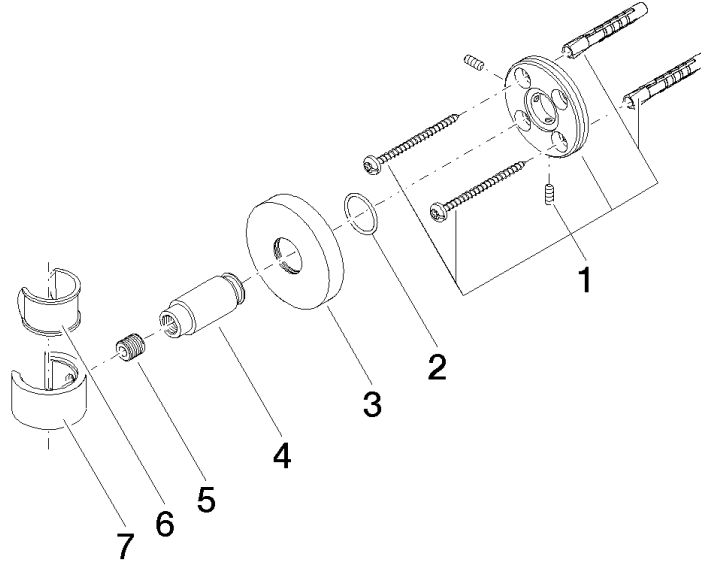

Wall bracket - Brushed Durabronze (23kt Gold)

TARA

28 050 625

• rosette Ø 55 mm

Fits: TARA, META

	Brushed Durabronze (23kt Gold)	28 050 625-28
	Chrome	28 050 625-00
	Brushed Platinum	28 050 625-06
	Dark Chrome	28 050 625-19
	Light Gold	28 050 625-26
	Brushed Light Gold	28 050 625-27
	Matte Black	28 050 625-33
	Brushed Bronze	28 050 625-42
	Brushed Champagne (22kt Gold)	28 050 625-46
	Champagne (22kt Gold)	28 050 625-47
	Cyprum	28 050 625-49
	Brushed Chrome	28 050 625-93
	Brushed Dark Platinum	28 050 625-99

28 050 625

mm [inches]

28 050 625

Product version from 10/1/2023

Parts for other
finishes can be found
here: [Chrome](#)

Wall bracket - Brushed Durabronz (23kt Gold)

TARA

28 050 625

Spare parts list

Product version from 10/1/2023

No.	Item Number	Name	Quantity used	Delivery time
	05 17 62 500 00 90	fixing set	7	2