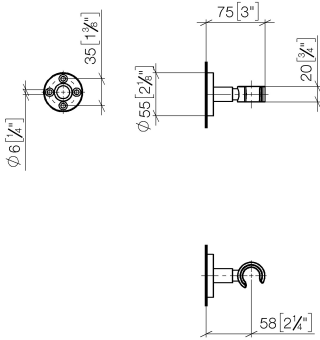

Wall bracket - Brushed Durabronze (23kt Gold)

TARA

28 050 625

• rosette Ø 55 mm

Fits: TARA, META

	Brushed Durabronze (23kt Gold)	28 050 625-28
	Chrome	28 050 625-00
	Brushed Platinum	28 050 625-06
	Dark Chrome	28 050 625-19
	Light Gold	28 050 625-26
	Brushed Light Gold	28 050 625-27
	Matte Black	28 050 625-33
	Brushed Bronze	28 050 625-42
	Brushed Champagne (22kt Gold)	28 050 625-46
	Champagne (22kt Gold)	28 050 625-47
	Cyprum	28 050 625-49
	Brushed Chrome	28 050 625-93
	Brushed Dark Platinum	28 050 625-99

28 050 625

mm [inches]

28 050 625

Product version from 10/1/2023

Parts for other
finishes can be found
here: [Chrome](#)

Wall bracket - Brushed Durabronz (23kt Gold)

TARA

28 050 625

Spare parts list

Product version from 10/1/2023

No.	Item Number	Name	Quantity used	Delivery time
	05 17 62 500 00 90	fixing set	7	2