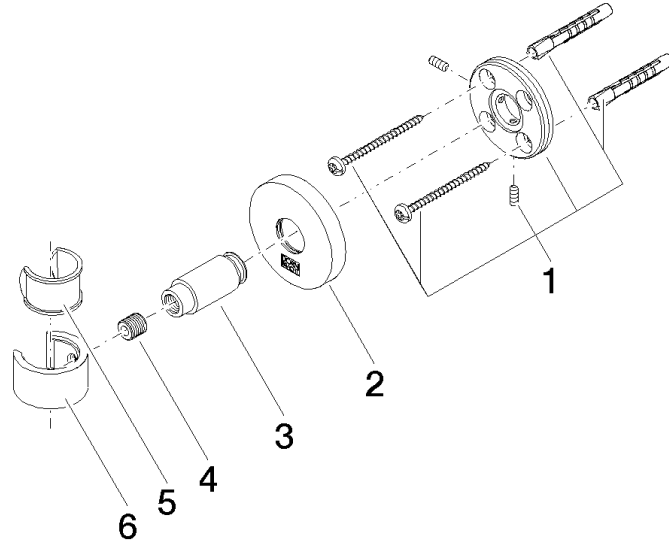

EDITION PRO Wall bracket - Chrome

28 050 626

- rosette Ø 55 mm

	Chrome	28 050 626-00
	Matte Black	28 050 626-33
	Brushed Chrome	28 050 626-93

EDITION PRO Wall bracket - Chrome

28 050 626

mm [inches]

EDITION PRO Wall bracket - Chrome

28 050 626

Parts for other finishes can be found here: [Matte Black](#)

Spare parts list

No.	Item Number	Name	Quantity used	Delivery time
1	05 17 62 500 00 90	fixing set	1	2
2	90 27 62 502 00-00	rosette	1	-
Spare part can no longer be ordered, please order the replacement item				
3	08 17 62 550-00	holder	1	10
4	08 18 50 585 90	screw	1	2
5	90 18 40 035 00 90	sleeve	1	2
6	09 17 20 014-00	holder	1	10