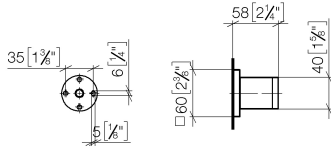

28 050 980

● rosette 60 x 60 mm

Fits: IMO, MEM, CL.1, CYO

	Platinum	28 050 980-08
	Chrome	28 050 980-00
	Brushed Platinum	28 050 980-06
	Dark Chrome	28 050 980-19
	Brushed Light Gold	28 050 980-27
	Brushed Durabronze (23kt Gold)	28 050 980-28
	Matte Black	28 050 980-33
	Brushed Champagne (22kt Gold)	28 050 980-46
	Champagne (22kt Gold)	28 050 980-47
	Cyprum	28 050 980-49
	Brushed Chrome	28 050 980-93
	Brushed Dark Platinum	28 050 980-99

28 050 980

mm [inches]

28 050 980

Product version up to 3/2/2021

Product version from 3/2/2021

Parts for other
finishes can be found
here: [Chrome](#)

Wall bracket - Platinum

IMO