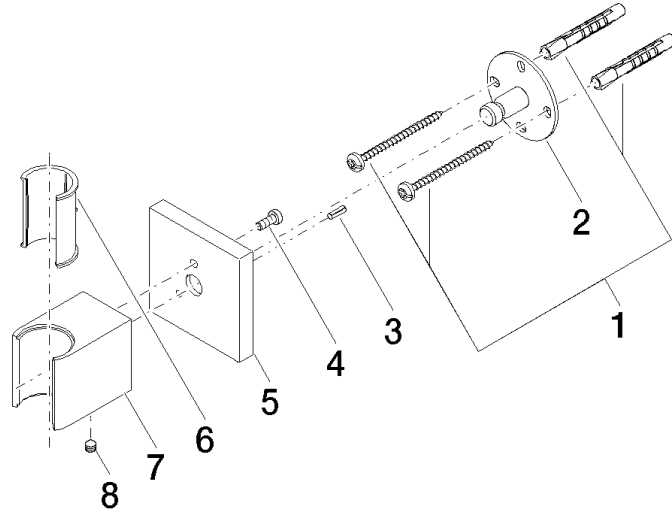

28 050 980

mm [inches]

28 050 980

Product version from 3/2/2021

Parts for other finishes can be found here: [Chrome](#)

Wall bracket - Brushed Light Gold

IMO

28 050 980