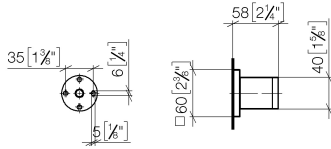

28 050 980

• rosette 60 x 60 mm

Fits: IMO, MEM, CL.1, CYO

	Brushed Light Gold	28 050 980-27
	Chrome	28 050 980-00
	Brushed Platinum	28 050 980-06
	Platinum	28 050 980-08
	Dark Chrome	28 050 980-19
	Brushed Durabross (23kt Gold)	28 050 980-28
	Matte Black	28 050 980-33
	Brushed Champagne (22kt Gold)	28 050 980-46
	Champagne (22kt Gold)	28 050 980-47
	Cyprum	28 050 980-49
	Brushed Chrome	28 050 980-93
	Brushed Dark Platinum	28 050 980-99

28 050 980

mm [inches]

28 050 980

Product version from 3/2/2021

Parts for other finishes can be found here: [Chrome](#)

Wall bracket - Brushed Light Gold

IMO

28 050 980