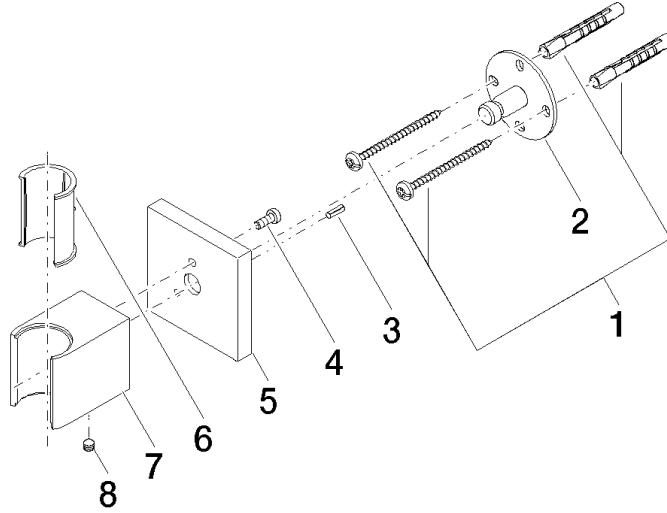

Wall bracket - Brushed Champagne (22kt Gold)

IMO

28 050 980

• rosette 60 x 60 mm

Fits: IMO, MEM, CL.1, CYO

| | | |
|---|-------------------------------|---------------|
|  | Brushed Champagne (22kt Gold) | 28 050 980-46 |
|  | Chrome | 28 050 980-00 |
|  | Brushed Platinum | 28 050 980-06 |
|  | Platinum | 28 050 980-08 |
|  | Dark Chrome | 28 050 980-19 |
|  | Brushed Light Gold | 28 050 980-27 |
|  | Brushed Durabrass (23kt Gold) | 28 050 980-28 |
|  | Matte Black | 28 050 980-33 |
|  | Champagne (22kt Gold) | 28 050 980-47 |
|  | Cyprum | 28 050 980-49 |
|  | Brushed Chrome | 28 050 980-93 |
|  | Brushed Dark Platinum | 28 050 980-99 |

28 050 980

mm [inches]

28 050 980

Parts for other finishes can be found here: [Chrome](#)

Spare parts list

| No. | Item Number | Name | Quantity used | Delivery time |
|-----|--------------------|------------|---------------|---------------|
| 1 | 05 30 31 025 00 90 | fixing set | 1 | 2 |
| 2 | 09 30 11 041 90 | disc | 1 | 2 |
| 3 | 09 31 11 026 90 | pin | 1 | 2 |
| 4 | 09 30 30 054 90 | screw | 1 | 2 |
| 5 | 09 27 98 002-46 | rosette | 1 | 30 |
| 6 | 09 18 40 078 90 | sleeve | 1 | 2 |
| 7 | 09 17 20 044-46 | holder | 1 | 30 |
| 8 | 90 31 11 112 00 90 | pin | 1 | 2 |