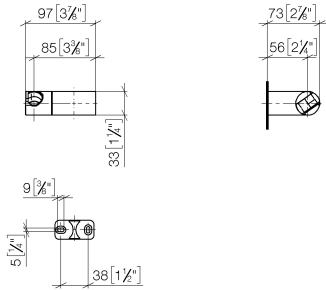

Wall bracket swivel - Dark Chrome

IMO

28 060 970

- pivotable 75°

Fits: IMO, LULU, MADISON, MEM, TARA,
CL.1, LISSÉ, VAIA, META, CYO

	Dark Chrome	28 060 970-19
	Chrome	28 060 970-00
	Brushed Platinum	28 060 970-06
	Platinum	28 060 970-08
	Light Gold	28 060 970-26
	Brushed Light Gold	28 060 970-27
	Brushed Durabronze (23kt Gold)	28 060 970-28
	Matte Black	28 060 970-33
	Brushed Bronze	28 060 970-42
	Brushed Champagne (22kt Gold)	28 060 970-46
	Champagne (22kt Gold)	28 060 970-47
	Brushed Chrome	28 060 970-93
	Brushed Dark Platinum	28 060 970-99

28 060 970

mm [inches]

28 060 970

Parts for other
finishes can be found
here: [Chrome](#)