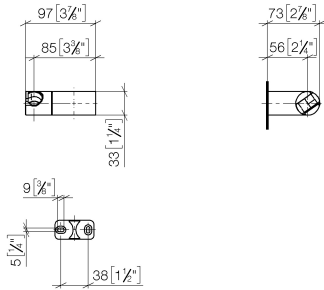

28 060 970

• pivotable 75°

Fits: IMO, LULU, MADISON, MEM, TARA,  
CL.1, LISSÉ, VAIA, META, CYO

	Light Gold	28 060 970-26
	Chrome	28 060 970-00
	Brushed Platinum	28 060 970-06
	Platinum	28 060 970-08
	Dark Chrome	28 060 970-19
	Brushed Light Gold	28 060 970-27
	Brushed Durabronze (23kt Gold)	28 060 970-28
	Matte Black	28 060 970-33
	Brushed Bronze	28 060 970-42
	Brushed Champagne (22kt Gold)	28 060 970-46
	Champagne (22kt Gold)	28 060 970-47
	Brushed Chrome	28 060 970-93
	Brushed Dark Platinum	28 060 970-99

28 060 970

mm [inches]

28 060 970

Parts for other finishes can be found here: [Chrome](#)

### Spare parts list

No.	Item Number	Name	Quantity used	Delivery time
1	09 12 12 212 90	sleeve	1	2
2	09 31 11 009 90	pin	2	2
3	05 30 31 025 00 90	fixing set	1	2
4	08 30 11 563 90	holder	1	2