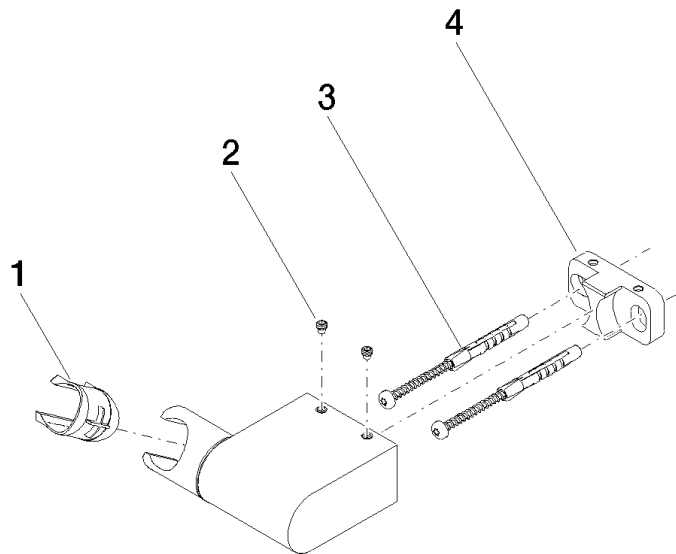

28 060 970

• pivotable 75°

Fits: IMO, LULU, MADISON, MEM, TARA,  
CL.1, LISSÉ, VAIA, META, CYO

	Light Gold	28 060 970-26
	Chrome	28 060 970-00
	Brushed Platinum	28 060 970-06
	Platinum	28 060 970-08
	Dark Chrome	28 060 970-19
	Brushed Light Gold	28 060 970-27
	Brushed Durabronze (23kt Gold)	28 060 970-28
	Matte Black	28 060 970-33
	Brushed Bronze	28 060 970-42
	Brushed Champagne (22kt Gold)	28 060 970-46
	Champagne (22kt Gold)	28 060 970-47
	Brushed Chrome	28 060 970-93
	Brushed Dark Platinum	28 060 970-99

28 060 970

mm [inches]

28 060 970

Parts for other finishes can be found here: [Chrome](#)

### Spare parts list

No.	Item Number	Name	Quantity used	Delivery time
1	09 12 12 212 90	sleeve	1	2
2	09 31 11 009 90	pin	2	2
3	05 30 31 025 00 90	fixing set	1	2
4	08 30 11 563 90	holder	1	2