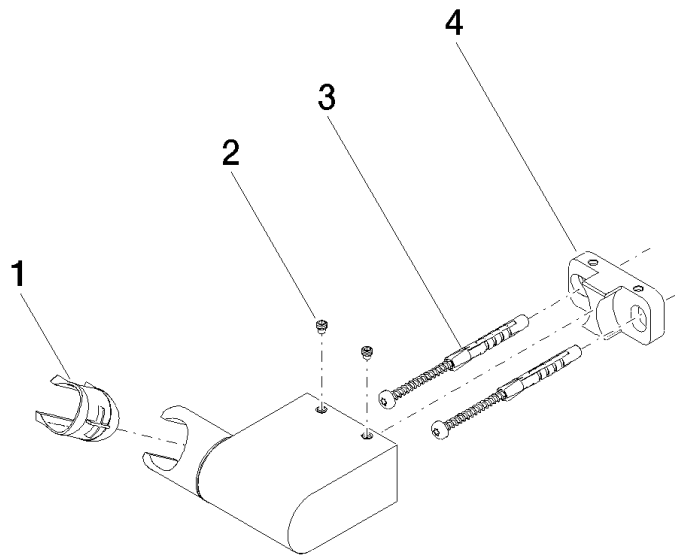

Wall bracket swivel - Brushed Durabronze (23kt Gold)

IMO

28 060 970

- pivotable 75°

Fits: IMO, LULU, MADISON, MEM, TARA, CL.1, LISSÉ, VAIA, META, CYO

	Brushed Durabronze (23kt Gold)	28 060 970-28
	Chrome	28 060 970-00
	Brushed Platinum	28 060 970-06
	Platinum	28 060 970-08
	Dark Chrome	28 060 970-19
	Light Gold	28 060 970-26
	Brushed Light Gold	28 060 970-27
	Matte Black	28 060 970-33
	Brushed Bronze	28 060 970-42
	Brushed Champagne (22kt Gold)	28 060 970-46
	Champagne (22kt Gold)	28 060 970-47
	Brushed Chrome	28 060 970-93
	Brushed Dark Platinum	28 060 970-99

28 060 970

mm [inches]

28 060 970

Parts for other finishes can be found here: [Chrome](#)

Spare parts list

No.	Item Number	Name	Quantity used	Delivery time
1	09 12 12 212 90	sleeve	1	2
2	09 31 11 009 90	pin	2	2
3	05 30 31 025 00 90	fixing set	1	2
4	08 30 11 563 90	holder	1	2