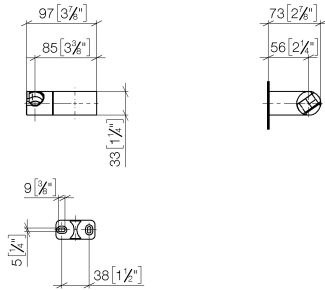

Wall bracket swivel - Brushed Durabronze (23kt Gold)

IMO

28 060 970

- pivotable 75°

Fits: IMO, LULU, MADISON, MEM, TARA, CL.1, LISSÉ, VAIA, META, CYO

	Brushed Durabronze (23kt Gold)	28 060 970-28
	Chrome	28 060 970-00
	Brushed Platinum	28 060 970-06
	Platinum	28 060 970-08
	Dark Chrome	28 060 970-19
	Light Gold	28 060 970-26
	Brushed Light Gold	28 060 970-27
	Matte Black	28 060 970-33
	Brushed Bronze	28 060 970-42
	Brushed Champagne (22kt Gold)	28 060 970-46
	Champagne (22kt Gold)	28 060 970-47
	Brushed Chrome	28 060 970-93
	Brushed Dark Platinum	28 060 970-99

28 060 970

mm [inches]

28 060 970

Parts for other finishes can be found here: [Chrome](#)

Spare parts list

No.	Item Number	Name	Quantity used	Delivery time
1	09 12 12 212 90	sleeve	1	2
2	09 31 11 009 90	pin	2	2
3	05 30 31 025 00 90	fixing set	1	2
4	08 30 11 563 90	holder	1	2