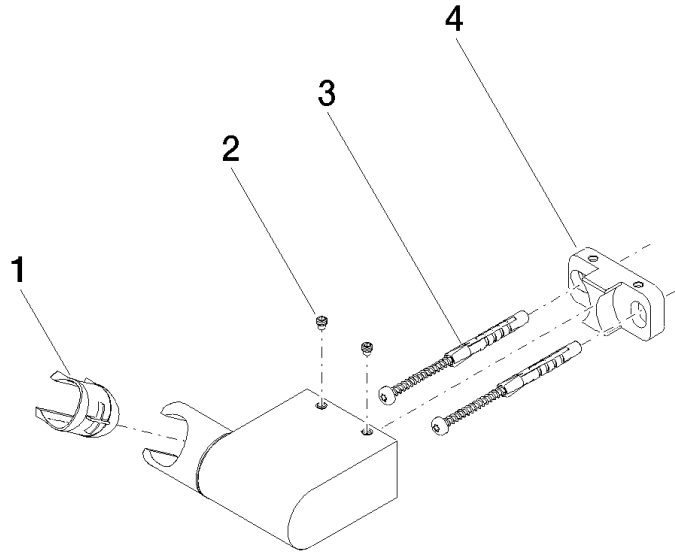

28 060 970

- pivotable 75°

Fits: IMO, LULU, MADISON, MEM, TARA,
CL.1, LISSÉ, VAIA, META, CYO

	Matte Black	28 060 970-33
	Chrome	28 060 970-00
	Brushed Platinum	28 060 970-06
	Platinum	28 060 970-08
	Dark Chrome	28 060 970-19
	Light Gold	28 060 970-26
	Brushed Light Gold	28 060 970-27
	Brushed Durabronze (23kt Gold)	28 060 970-28
	Brushed Bronze	28 060 970-42
	Brushed Champagne (22kt Gold)	28 060 970-46
	Champagne (22kt Gold)	28 060 970-47
	Brushed Chrome	28 060 970-93
	Brushed Dark Platinum	28 060 970-99

28 060 970

mm [inches]

28 060 970

Parts for other finishes can be found here: [Chrome](#)

Spare parts list

No.	Item Number	Name	Quantity used	Delivery time
1	09 12 12 212 90	sleeve	1	2
2	09 31 11 009 90	pin	2	2
3	05 30 31 025 00 90	fixing set	1	2
4	08 30 11 563 90	holder	1	2