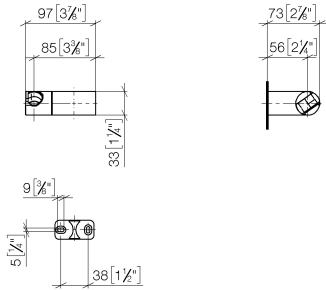

28 060 970

- pivotable 75°

Fits: IMO, LULU, MADISON, MEM, TARA,
CL.1, LISSÉ, VAIA, META, CYO

	Matte Black	28 060 970-33
	Chrome	28 060 970-00
	Brushed Platinum	28 060 970-06
	Platinum	28 060 970-08
	Dark Chrome	28 060 970-19
	Light Gold	28 060 970-26
	Brushed Light Gold	28 060 970-27
	Brushed Durabronze (23kt Gold)	28 060 970-28
	Brushed Bronze	28 060 970-42
	Brushed Champagne (22kt Gold)	28 060 970-46
	Champagne (22kt Gold)	28 060 970-47
	Brushed Chrome	28 060 970-93
	Brushed Dark Platinum	28 060 970-99

28 060 970

mm [inches]

28 060 970

Parts for other finishes can be found here: [Chrome](#)

Spare parts list

No.	Item Number	Name	Quantity used	Delivery time
1	09 12 12 212 90	sleeve	1	2
2	09 31 11 009 90	pin	2	2
3	05 30 31 025 00 90	fixing set	1	2
4	08 30 11 563 90	holder	1	2