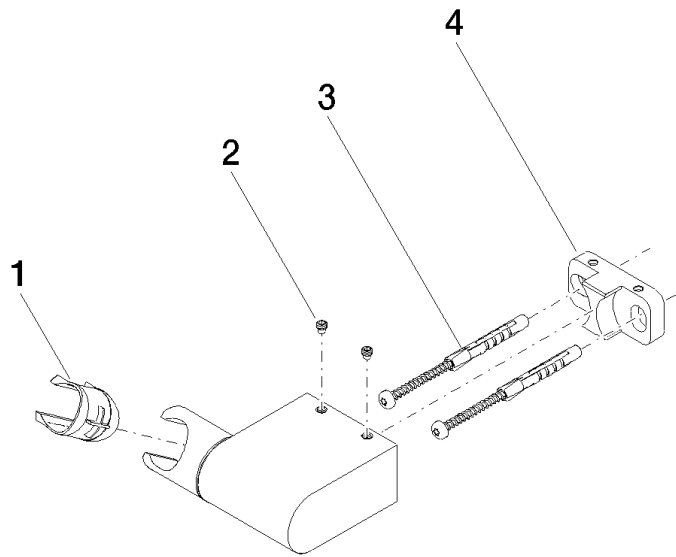

28 060 970

- pivotable 75°

Fits: IMO, LULU, MADISON, MEM, TARA,
CL.1, LISSÉ, VAIA, META, CYO

	Brushed Bronze	28 060 970-42
	Chrome	28 060 970-00
	Brushed Platinum	28 060 970-06
	Platinum	28 060 970-08
	Dark Chrome	28 060 970-19
	Light Gold	28 060 970-26
	Brushed Light Gold	28 060 970-27
	Brushed Durabronze (23kt Gold)	28 060 970-28
	Matte Black	28 060 970-33
	Brushed Champagne (22kt Gold)	28 060 970-46
	Champagne (22kt Gold)	28 060 970-47
	Brushed Chrome	28 060 970-93
	Brushed Dark Platinum	28 060 970-99

28 060 970

mm [inches]

28 060 970

Parts for other finishes can be found here: [Chrome](#)

Spare parts list

No.	Item Number	Name	Quantity used	Delivery time
1	09 12 12 212 90	sleeve	1	2
2	09 31 11 009 90	pin	2	2
3	05 30 31 025 00 90	fixing set	1	2
4	08 30 11 563 90	holder	1	2