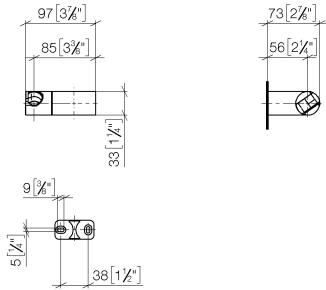

28 060 970

- pivotable 75°

Fits: IMO, LULU, MADISON, MEM, TARA,
CL.1, LISSÉ, VAIA, META, CYO

	Brushed Bronze	28 060 970-42
	Chrome	28 060 970-00
	Brushed Platinum	28 060 970-06
	Platinum	28 060 970-08
	Dark Chrome	28 060 970-19
	Light Gold	28 060 970-26
	Brushed Light Gold	28 060 970-27
	Brushed Durabronze (23kt Gold)	28 060 970-28
	Matte Black	28 060 970-33
	Brushed Champagne (22kt Gold)	28 060 970-46
	Champagne (22kt Gold)	28 060 970-47
	Brushed Chrome	28 060 970-93
	Brushed Dark Platinum	28 060 970-99

28 060 970

mm [inches]

28 060 970

Parts for other finishes can be found here: [Chrome](#)

Spare parts list

No.	Item Number	Name	Quantity used	Delivery time
1	09 12 12 212 90	sleeve	1	2
2	09 31 11 009 90	pin	2	2
3	05 30 31 025 00 90	fixing set	1	2
4	08 30 11 563 90	holder	1	2