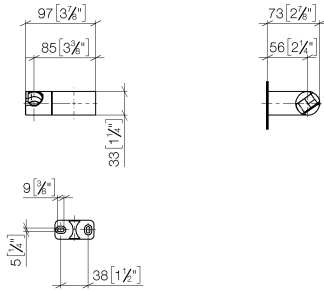

Wall bracket swivel - Champagne (22kt Gold)

IMO

28 060 970

- pivotable 75°

Fits: IMO, LULU, MADISON, MEM, TARA,
CL.1, LISSÉ, VAIA, META, CYO

	Champagne (22kt Gold)	28 060 970-47
	Chrome	28 060 970-00
	Brushed Platinum	28 060 970-06
	Platinum	28 060 970-08
	Dark Chrome	28 060 970-19
	Light Gold	28 060 970-26
	Brushed Light Gold	28 060 970-27
	Brushed Durabronze (23kt Gold)	28 060 970-28
	Matte Black	28 060 970-33
	Brushed Bronze	28 060 970-42
	Brushed Champagne (22kt Gold)	28 060 970-46
	Brushed Chrome	28 060 970-93
	Brushed Dark Platinum	28 060 970-99

28 060 970

mm [inches]

28 060 970

Parts for other finishes can be found here: [Chrome](#)

Spare parts list

No.	Item Number	Name	Quantity used	Delivery time
1	09 12 12 212 90	sleeve	1	2
2	09 31 11 009 90	pin	2	2
3	05 30 31 025 00 90	fixing set	1	2
4	08 30 11 563 90	holder	1	2