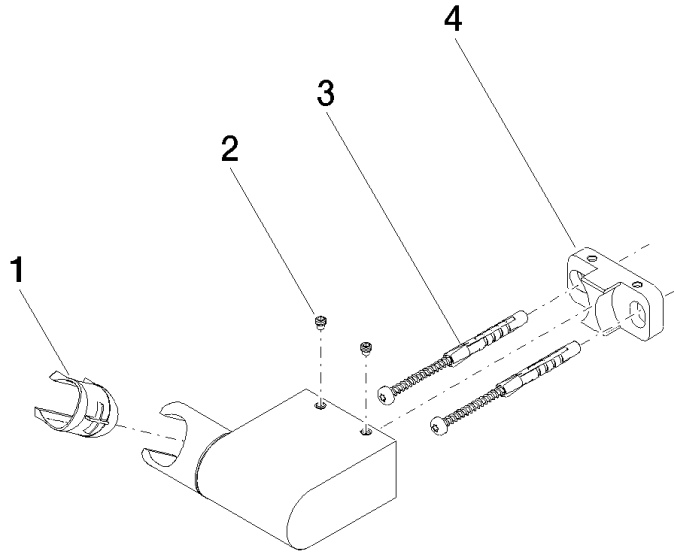

Wall bracket swivel - Champagne (22kt Gold)

IMO

28 060 970

- pivotable 75°

Fits: IMO, LULU, MADISON, MEM, TARA,
CL.1, LISSÉ, VAIA, META, CYO

	Champagne (22kt Gold)	28 060 970-47
	Chrome	28 060 970-00
	Brushed Platinum	28 060 970-06
	Platinum	28 060 970-08
	Dark Chrome	28 060 970-19
	Light Gold	28 060 970-26
	Brushed Light Gold	28 060 970-27
	Brushed Durabronze (23kt Gold)	28 060 970-28
	Matte Black	28 060 970-33
	Brushed Bronze	28 060 970-42
	Brushed Champagne (22kt Gold)	28 060 970-46
	Brushed Chrome	28 060 970-93
	Brushed Dark Platinum	28 060 970-99

28 060 970

mm [inches]

28 060 970

Parts for other finishes can be found here: [Chrome](#)

Spare parts list

No.	Item Number	Name	Quantity used	Delivery time
1	09 12 12 212 90	sleeve	1	2
2	09 31 11 009 90	pin	2	2
3	05 30 31 025 00 90	fixing set	1	2
4	08 30 11 563 90	holder	1	2