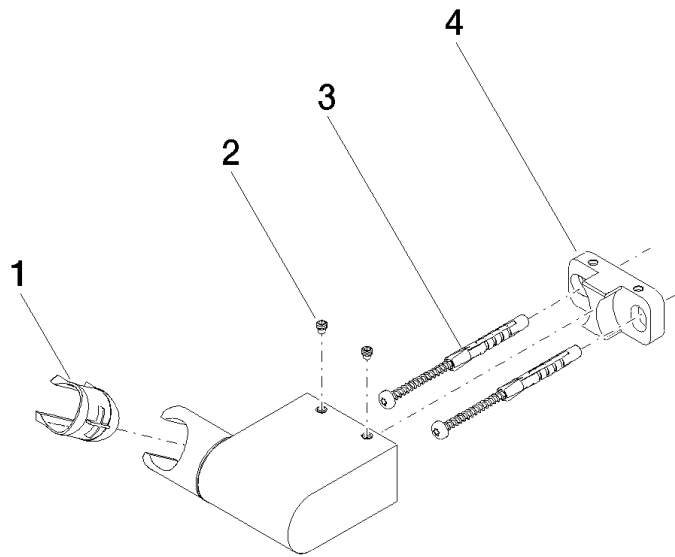

28 060 970

- pivotable 75°

Fits: IMO, LULU, MADISON, MEM, TARA,
CL.1, LISSÉ, VAIA, META, CYO

	Brushed Chrome	28 060 970-93
	Chrome	28 060 970-00
	Brushed Platinum	28 060 970-06
	Platinum	28 060 970-08
	Dark Chrome	28 060 970-19
	Light Gold	28 060 970-26
	Brushed Light Gold	28 060 970-27
	Brushed Durabronze (23kt Gold)	28 060 970-28
	Matte Black	28 060 970-33
	Brushed Bronze	28 060 970-42
	Brushed Champagne (22kt Gold)	28 060 970-46
	Champagne (22kt Gold)	28 060 970-47
	Brushed Dark Platinum	28 060 970-99

28 060 970

mm [inches]

28 060 970

Parts for other finishes can be found here: [Chrome](#)

Spare parts list

No.	Item Number	Name	Quantity used	Delivery time
1	09 12 12 212 90	sleeve	1	2
2	09 31 11 009 90	pin	2	2
3	05 30 31 025 00 90	fixing set	1	2
4	08 30 11 563 90	holder	1	2