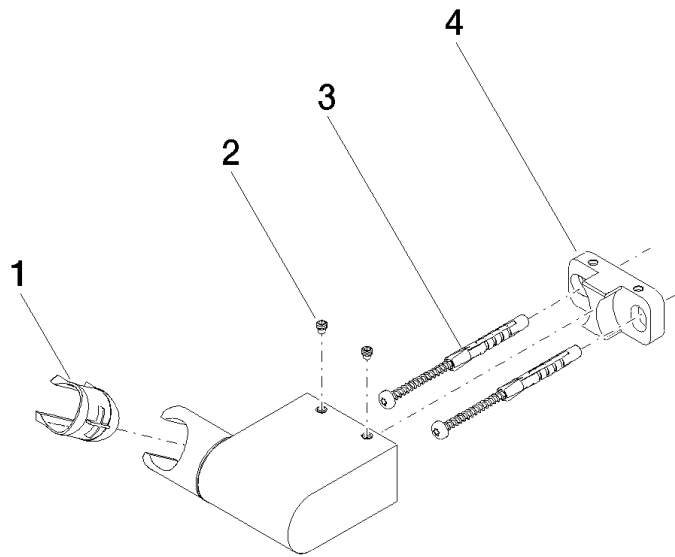

28 060 970

- pivotable 75°

Fits: IMO, LULU, MADISON, MEM, TARA,
CL.1, LISSÉ, VAIA, META, CYO

	Brushed Dark Platinum	28 060 970-99
	Chrome	28 060 970-00
	Brushed Platinum	28 060 970-06
	Platinum	28 060 970-08
	Dark Chrome	28 060 970-19
	Light Gold	28 060 970-26
	Brushed Light Gold	28 060 970-27
	Brushed Durabronze (23kt Gold)	28 060 970-28
	Matte Black	28 060 970-33
	Brushed Bronze	28 060 970-42
	Brushed Champagne (22kt Gold)	28 060 970-46
	Champagne (22kt Gold)	28 060 970-47
	Brushed Chrome	28 060 970-93

28 060 970

mm [inches]

28 060 970

Parts for other finishes can be found here: [Chrome](#)

Spare parts list

No.	Item Number	Name	Quantity used	Delivery time
1	09 12 12 212 90	sleeve	1	2
2	09 31 11 009 90	pin	2	2
3	05 30 31 025 00 90	fixing set	1	2
4	08 30 11 563 90	holder	1	2