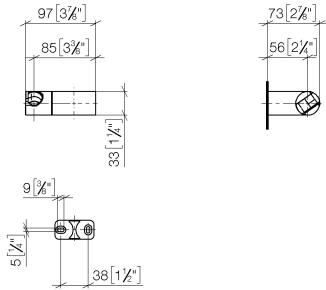

28 060 970

- pivotable 75°

Fits: IMO, LULU, MADISON, MEM, TARA,
CL.1, LISSÉ, VAIA, META, CYO

	Brushed Dark Platinum	28 060 970-99
	Chrome	28 060 970-00
	Brushed Platinum	28 060 970-06
	Platinum	28 060 970-08
	Dark Chrome	28 060 970-19
	Light Gold	28 060 970-26
	Brushed Light Gold	28 060 970-27
	Brushed Durabronze (23kt Gold)	28 060 970-28
	Matte Black	28 060 970-33
	Brushed Bronze	28 060 970-42
	Brushed Champagne (22kt Gold)	28 060 970-46
	Champagne (22kt Gold)	28 060 970-47
	Brushed Chrome	28 060 970-93

28 060 970

mm [inches]

28 060 970

Parts for other finishes can be found here: [Chrome](#)

Spare parts list

No.	Item Number	Name	Quantity used	Delivery time
1	09 12 12 212 90	sleeve	1	2
2	09 31 11 009 90	pin	2	2
3	05 30 31 025 00 90	fixing set	1	2
4	08 30 11 563 90	holder	1	2