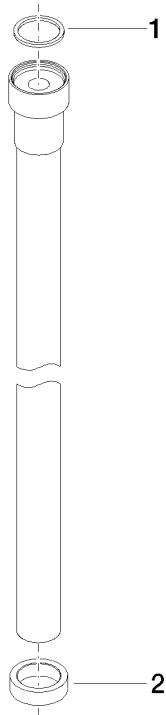

**WATER TUBE Kneipp hose white 2000 mm - Brushed Platinum**

28 285 979

- hose nozzle with sleeve M33
- with holding ring

	Brushed Platinum	28 285 979-06
	Chrome	28 285 979-00
	Platinum	28 285 979-08
	Dark Chrome	28 285 979-19
	Brushed Durabronze (23kt Gold)	28 285 979-28
	Matte Black	28 285 979-33
	Brushed Champagne (22kt Gold)	28 285 979-46
	Champagne (22kt Gold)	28 285 979-47
	Brushed Chrome	28 285 979-93
	Brushed Dark Platinum	28 285 979-99

## WATER TUBE Kneipp hose white 2000 mm - Brushed Platinum

28 285 979

mm [inches]

### Flow rate chart

**WATER TUBE Kneipp hose white 2000 mm - Brushed Platinum**

28 285 979

Parts for other finishes can be found here: [Chrome](#)

**Spare parts list**

No.	Item Number	Name	Quantity used	Delivery time
1	09 14 20 003 90	seal	1	2
2	09 28 10 116-12	ring	1	30