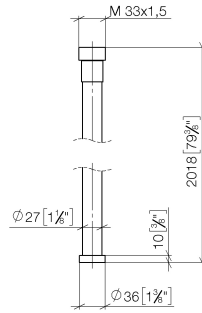

**WATER TUBE Kneipp hose white 2000 mm - Brushed Platinum**

28 285 979

- hose nozzle with sleeve M33
- with holding ring

	Brushed Platinum	28 285 979-06
	Chrome	28 285 979-00
	Platinum	28 285 979-08
	Dark Chrome	28 285 979-19
	Brushed Durabronze (23kt Gold)	28 285 979-28
	Matte Black	28 285 979-33
	Brushed Champagne (22kt Gold)	28 285 979-46
	Champagne (22kt Gold)	28 285 979-47
	Brushed Chrome	28 285 979-93
	Brushed Dark Platinum	28 285 979-99

## WATER TUBE Kneipp hose white 2000 mm - Brushed Platinum

28 285 979

mm [inches]

### Flow rate chart

**WATER TUBE Kneipp hose white 2000 mm - Brushed Platinum**

28 285 979

Parts for other finishes can be found here: [Chrome](#)

**Spare parts list**

No.	Item Number	Name	Quantity used	Delivery time
1	09 14 20 003 90	seal	1	2
2	09 28 10 116-12	ring	1	30