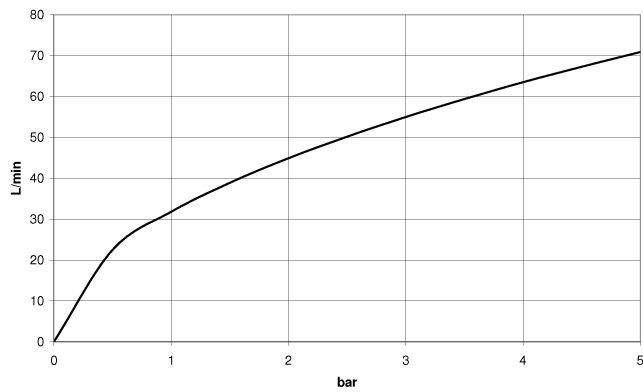

**WATER TUBE Kneipp hose white 2000 mm - Brushed Platinum**

28 285 979

- hose nozzle with sleeve M33
- with holding ring

	Brushed Platinum	28 285 979-06
	Chrome	28 285 979-00
	Platinum	28 285 979-08
	Dark Chrome	28 285 979-19
	Brushed Durabronze (23kt Gold)	28 285 979-28
	Matte Black	28 285 979-33
	Brushed Champagne (22kt Gold)	28 285 979-46
	Champagne (22kt Gold)	28 285 979-47
	Brushed Chrome	28 285 979-93
	Brushed Dark Platinum	28 285 979-99

## WATER TUBE Kneipp hose white 2000 mm - Brushed Platinum

28 285 979

mm [inches]

### Flow rate chart

**WATER TUBE Kneipp hose white 2000 mm - Brushed Platinum**

28 285 979

Parts for other finishes can be found here: [Chrome](#)

**Spare parts list**

No.	Item Number	Name	Quantity used	Delivery time
1	09 14 20 003 90	seal	1	2
2	09 28 10 116-12	ring	1	30