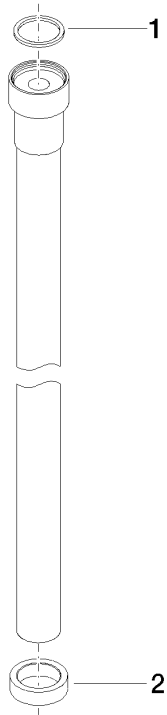

WATER TUBE Kneipp hose white 2000 mm - Platinum

28 285 979

- hose nozzle with sleeve M33
- with holding ring

	Platinum	28 285 979-08
	Chrome	28 285 979-00
	Brushed Platinum	28 285 979-06
	Dark Chrome	28 285 979-19
	Brushed Durabronze (23kt Gold)	28 285 979-28
	Matte Black	28 285 979-33
	Brushed Champagne (22kt Gold)	28 285 979-46
	Champagne (22kt Gold)	28 285 979-47
	Brushed Chrome	28 285 979-93
	Brushed Dark Platinum	28 285 979-99

WATER TUBE Kneipp hose white 2000 mm - Platinum

28 285 979

mm [inches]

Flow rate chart

WATER TUBE Kneipp hose white 2000 mm - Platinum

28 285 979

Parts for other finishes can be found here: [Chrome](#)

Spare parts list

No.	Item Number	Name	Quantity used	Delivery time
1	09 14 20 003 90	seal	1	2
2	09 28 10 116-12	ring	1	30