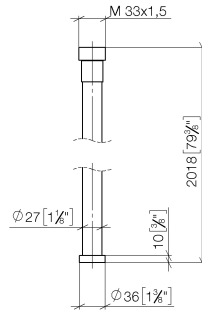

WATER TUBE Kneipp hose white 2000 mm - Platinum

28 285 979

- hose nozzle with sleeve M33
- with holding ring

	Platinum	28 285 979-08
	Chrome	28 285 979-00
	Brushed Platinum	28 285 979-06
	Dark Chrome	28 285 979-19
	Brushed Durabronze (23kt Gold)	28 285 979-28
	Matte Black	28 285 979-33
	Brushed Champagne (22kt Gold)	28 285 979-46
	Champagne (22kt Gold)	28 285 979-47
	Brushed Chrome	28 285 979-93
	Brushed Dark Platinum	28 285 979-99

WATER TUBE Kneipp hose white 2000 mm - Platinum

28 285 979

mm [inches]

Flow rate chart

WATER TUBE Kneipp hose white 2000 mm - Platinum

28 285 979

Parts for other finishes can be found here: [Chrome](#)

Spare parts list

No.	Item Number	Name	Quantity used	Delivery time
1	09 14 20 003 90	seal	1	2
2	09 28 10 116-12	ring	1	30