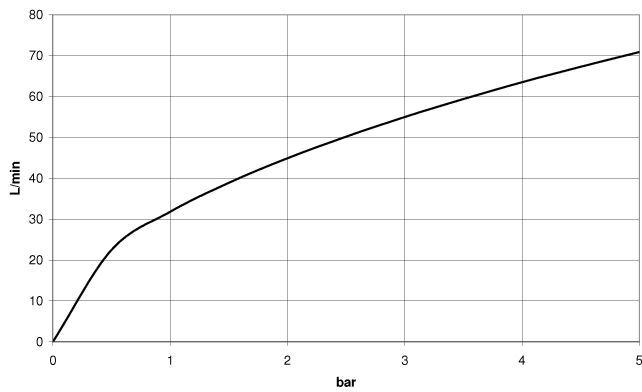

WATER TUBE Kneipp hose white 2000 mm - Platinum

28 285 979

- hose nozzle with sleeve M33
- with holding ring

	Platinum	28 285 979-08
	Chrome	28 285 979-00
	Brushed Platinum	28 285 979-06
	Dark Chrome	28 285 979-19
	Brushed Durabronze (23kt Gold)	28 285 979-28
	Matte Black	28 285 979-33
	Brushed Champagne (22kt Gold)	28 285 979-46
	Champagne (22kt Gold)	28 285 979-47
	Brushed Chrome	28 285 979-93
	Brushed Dark Platinum	28 285 979-99

WATER TUBE Kneipp hose white 2000 mm - Platinum

28 285 979

mm [inches]

Flow rate chart

WATER TUBE Kneipp hose white 2000 mm - Platinum

28 285 979

Parts for other finishes can be found here: [Chrome](#)

Spare parts list

No.	Item Number	Name	Quantity used	Delivery time
1	09 14 20 003 90	seal	1	2
2	09 28 10 116-12	ring	1	30