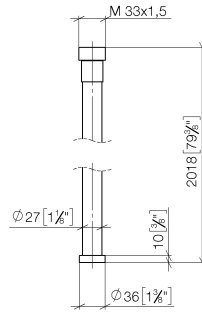

WATER TUBE Kneipp hose white 2000 mm - Matte Black

28 285 979

- hose nozzle with sleeve M33
- with holding ring

	Matte Black	28 285 979-33
	Chrome	28 285 979-00
	Brushed Platinum	28 285 979-06
	Platinum	28 285 979-08
	Dark Chrome	28 285 979-19
	Brushed Durabronze (23kt Gold)	28 285 979-28
	Brushed Champagne (22kt Gold)	28 285 979-46
	Champagne (22kt Gold)	28 285 979-47
	Brushed Chrome	28 285 979-93
	Brushed Dark Platinum	28 285 979-99

WATER TUBE Kneipp hose white 2000 mm - Matte Black

28 285 979

mm [inches]

Flow rate chart

WATER TUBE Kneipp hose white 2000 mm - Matte Black

28 285 979

Parts for other
finishes can be found
here: [Chrome](#)