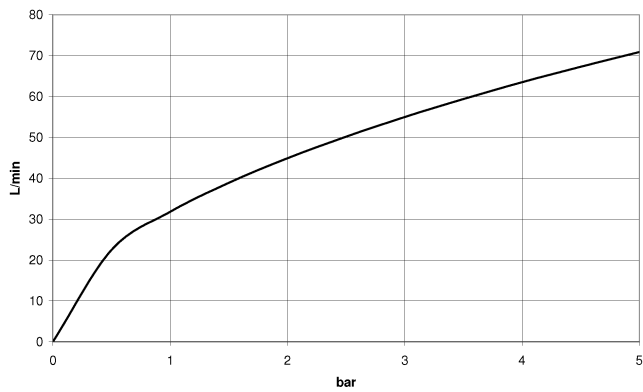

**WATER TUBE Kneipp hose white 2000 mm - Brushed Champagne (22kt Gold)**

28 285 979

- hose nozzle with sleeve M33
- with holding ring

	Brushed Champagne (22kt Gold)	28 285 979-46
	Chrome	28 285 979-00
	Brushed Platinum	28 285 979-06
	Platinum	28 285 979-08
	Dark Chrome	28 285 979-19
	Brushed Durabronze (23kt Gold)	28 285 979-28
	Matte Black	28 285 979-33
	Champagne (22kt Gold)	28 285 979-47
	Brushed Chrome	28 285 979-93
	Brushed Dark Platinum	28 285 979-99

# WATER TUBE Kneipp hose white 2000 mm - Brushed Champagne (22kt Gold)

28 285 979

mm [inches]

## Flow rate chart