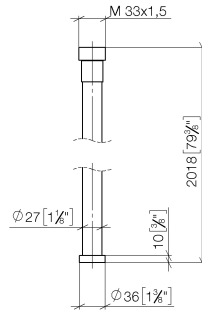

**WATER TUBE Kneipp hose white 2000 mm - Brushed Champagne (22kt Gold)**

28 285 979

- hose nozzle with sleeve M33
- with holding ring

	Brushed Champagne (22kt Gold)	28 285 979-46
	Chrome	28 285 979-00
	Brushed Platinum	28 285 979-06
	Platinum	28 285 979-08
	Dark Chrome	28 285 979-19
	Brushed Durabronze (23kt Gold)	28 285 979-28
	Matte Black	28 285 979-33
	Champagne (22kt Gold)	28 285 979-47
	Brushed Chrome	28 285 979-93
	Brushed Dark Platinum	28 285 979-99

# WATER TUBE Kneipp hose white 2000 mm - Brushed Champagne (22kt Gold)

28 285 979

mm [inches]

## Flow rate chart

## WATER TUBE Kneipp hose white 2000 mm - Brushed Champagne (22kt Gold)

---

28 285 979

Parts for other  
finishes can be found  
here: [Chrome](#)