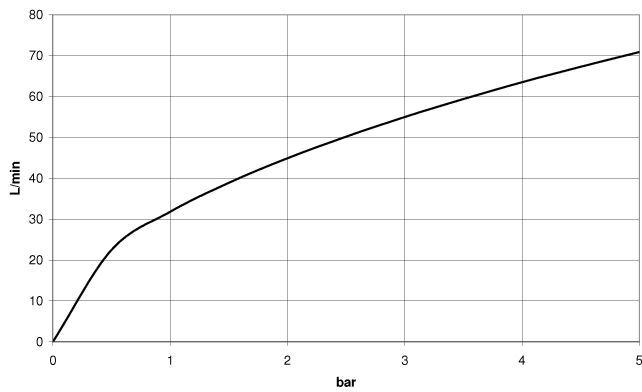

WATER TUBE Kneipp hose white 2000 mm - Champagne (22kt Gold)

28 285 979

- hose nozzle with sleeve M33
- with holding ring

| | | |
|---|--------------------------------|---------------|
|  | Champagne (22kt Gold) | 28 285 979-47 |
|  | Chrome | 28 285 979-00 |
|  | Brushed Platinum | 28 285 979-06 |
|  | Platinum | 28 285 979-08 |
|  | Dark Chrome | 28 285 979-19 |
|  | Brushed Durabronze (23kt Gold) | 28 285 979-28 |
|  | Matte Black | 28 285 979-33 |
|  | Brushed Champagne (22kt Gold) | 28 285 979-46 |
|  | Brushed Chrome | 28 285 979-93 |
|  | Brushed Dark Platinum | 28 285 979-99 |

WATER TUBE Kneipp hose white 2000 mm - Champagne (22kt Gold)

28 285 979

mm [inches]

Flow rate chart

WATER TUBE Kneipp hose white 2000 mm - Champagne (22kt Gold)

28 285 979

Parts for other finishes can be found here: [Chrome](#)