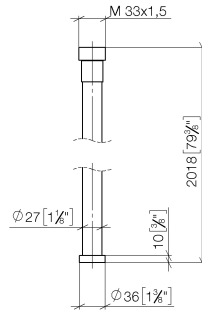

WATER TUBE Kneipp hose white 2000 mm - Champagne (22kt Gold)

28 285 979

- hose nozzle with sleeve M33
- with holding ring

| | | |
|---|--------------------------------|---------------|
|  | Champagne (22kt Gold) | 28 285 979-47 |
|  | Chrome | 28 285 979-00 |
|  | Brushed Platinum | 28 285 979-06 |
|  | Platinum | 28 285 979-08 |
|  | Dark Chrome | 28 285 979-19 |
|  | Brushed Durabronze (23kt Gold) | 28 285 979-28 |
|  | Matte Black | 28 285 979-33 |
|  | Brushed Champagne (22kt Gold) | 28 285 979-46 |
|  | Brushed Chrome | 28 285 979-93 |
|  | Brushed Dark Platinum | 28 285 979-99 |

WATER TUBE Kneipp hose white 2000 mm - Champagne (22kt Gold)

28 285 979

mm [inches]

Flow rate chart

WATER TUBE Kneipp hose white 2000 mm - Champagne (22kt Gold)

28 285 979

Parts for other finishes can be found here: [Chrome](#)