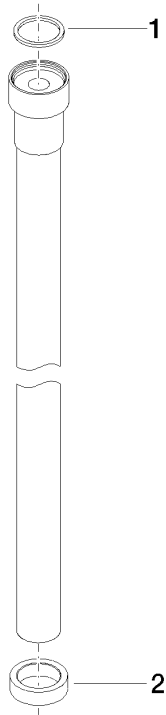

WATER TUBE Kneipp hose white 2000 mm - Brushed Chrome

28 285 979

- hose nozzle with sleeve M33
- with holding ring

	Brushed Chrome	28 285 979-93
	Chrome	28 285 979-00
	Brushed Platinum	28 285 979-06
	Platinum	28 285 979-08
	Dark Chrome	28 285 979-19
	Brushed Durabronze (23kt Gold)	28 285 979-28
	Matte Black	28 285 979-33
	Brushed Champagne (22kt Gold)	28 285 979-46
	Champagne (22kt Gold)	28 285 979-47
	Brushed Dark Platinum	28 285 979-99

WATER TUBE Kneipp hose white 2000 mm - Brushed Chrome

28 285 979

mm [inches]

Flow rate chart

WATER TUBE Kneipp hose white 2000 mm - Brushed Chrome

28 285 979

Parts for other finishes can be found here: [Chrome](#)

Spare parts list

No.	Item Number	Name	Quantity used	Delivery time
1	09 14 20 003 90	seal	1	2
2	09 28 10 116-12	ring	1	30