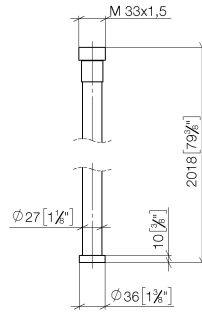

WATER TUBE Kneipp hose white 2000 mm - Brushed Chrome

28 285 979

- hose nozzle with sleeve M33
- with holding ring

	Brushed Chrome	28 285 979-93
	Chrome	28 285 979-00
	Brushed Platinum	28 285 979-06
	Platinum	28 285 979-08
	Dark Chrome	28 285 979-19
	Brushed Durabronze (23kt Gold)	28 285 979-28
	Matte Black	28 285 979-33
	Brushed Champagne (22kt Gold)	28 285 979-46
	Champagne (22kt Gold)	28 285 979-47
	Brushed Dark Platinum	28 285 979-99

WATER TUBE Kneipp hose white 2000 mm - Brushed Chrome

28 285 979

mm [inches]

Flow rate chart

WATER TUBE Kneipp hose white 2000 mm - Brushed Chrome

28 285 979

Parts for other finishes can be found here: [Chrome](#)

Spare parts list

No.	Item Number	Name	Quantity used	Delivery time
1	09 14 20 003 90	seal	1	2
2	09 28 10 116-12	ring	1	30