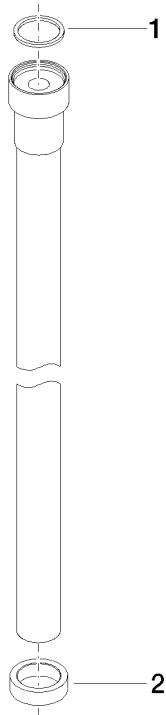

WATER TUBE Kneipp hose white 2000 mm - Brushed Dark Platinum

28 285 979

- hose nozzle with sleeve M33
- with holding ring

	Brushed Dark Platinum	28 285 979-99
	Chrome	28 285 979-00
	Brushed Platinum	28 285 979-06
	Platinum	28 285 979-08
	Dark Chrome	28 285 979-19
	Brushed Durabronze (23kt Gold)	28 285 979-28
	Matte Black	28 285 979-33
	Brushed Champagne (22kt Gold)	28 285 979-46
	Champagne (22kt Gold)	28 285 979-47
	Brushed Chrome	28 285 979-93

WATER TUBE Kneipp hose white 2000 mm - Brushed Dark Platinum

28 285 979

mm [inches]

Flow rate chart

WATER TUBE Kneipp hose white 2000 mm - Brushed Dark Platinum

28 285 979

Parts for other finishes can be found here: [Chrome](#)

Spare parts list

No.	Item Number	Name	Quantity used	Delivery time
1	09 14 20 003 90	seal	1	2
2	09 28 10 116-12	ring	1	30