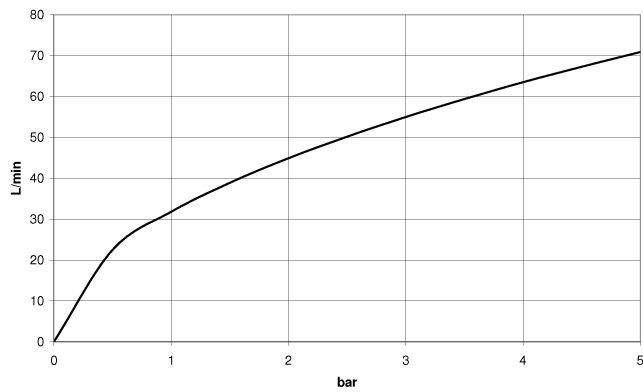

WATER TUBE Kneipp hose white 2000 mm - Brushed Dark Platinum

28 285 979

- hose nozzle with sleeve M33
- with holding ring

	Brushed Dark Platinum	28 285 979-99
	Chrome	28 285 979-00
	Brushed Platinum	28 285 979-06
	Platinum	28 285 979-08
	Dark Chrome	28 285 979-19
	Brushed Durabronze (23kt Gold)	28 285 979-28
	Matte Black	28 285 979-33
	Brushed Champagne (22kt Gold)	28 285 979-46
	Champagne (22kt Gold)	28 285 979-47
	Brushed Chrome	28 285 979-93

WATER TUBE Kneipp hose white 2000 mm - Brushed Dark Platinum

28 285 979

mm [inches]

Flow rate chart

WATER TUBE Kneipp hose white 2000 mm - Brushed Dark Platinum

28 285 979

Parts for other finishes can be found here: [Chrome](#)