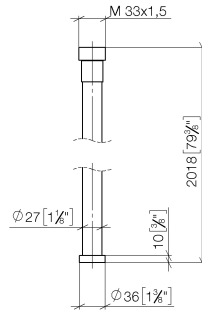

WATER TUBE Kneipp hose white 2000 mm - Brushed Dark Platinum

28 285 979

- hose nozzle with sleeve M33
- with holding ring

	Brushed Dark Platinum	28 285 979-99
	Chrome	28 285 979-00
	Brushed Platinum	28 285 979-06
	Platinum	28 285 979-08
	Dark Chrome	28 285 979-19
	Brushed Durabronze (23kt Gold)	28 285 979-28
	Matte Black	28 285 979-33
	Brushed Champagne (22kt Gold)	28 285 979-46
	Champagne (22kt Gold)	28 285 979-47
	Brushed Chrome	28 285 979-93

WATER TUBE Kneipp hose white 2000 mm - Brushed Dark Platinum

28 285 979

mm [inches]

Flow rate chart

WATER TUBE Kneipp hose white 2000 mm - Brushed Dark Platinum

28 285 979

Parts for other finishes can be found here: [Chrome](#)

Spare parts list

No.	Item Number	Name	Quantity used	Delivery time
1	09 14 20 003 90	seal	1	2
2	09 28 10 116-12	ring	1	30