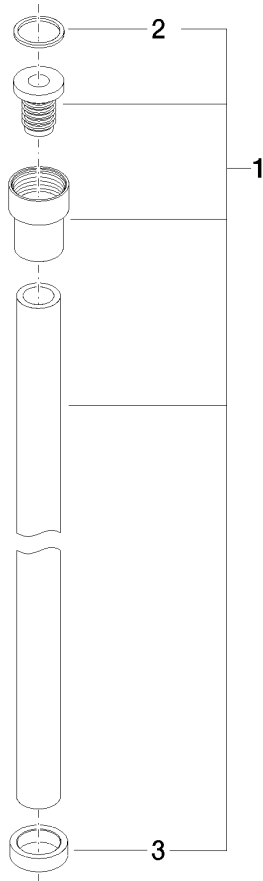

**WATER TUBE Kneipp hose black 2000 mm - Brushed Platinum**

28 286 979

- hose nozzle with sleeve M33
- with holding ring

|  |                                     |               |
|--|-------------------------------------|---------------|
|   | Brushed Platinum                    | 28 286 979-06 |
|   | Chrome                              | 28 286 979-00 |
|   | Platinum                            | 28 286 979-08 |
|   | Dark Chrome                         | 28 286 979-19 |
|   | Brushed Durabronze<br>(23kt Gold)   | 28 286 979-28 |
|   | Matte Black                         | 28 286 979-33 |
|   | Brushed<br>Champagne (22kt<br>Gold) | 28 286 979-46 |
|   | Champagne (22kt<br>Gold)            | 28 286 979-47 |
|   | Brushed Chrome                      | 28 286 979-93 |
|  | Brushed Dark<br>Platinum            | 28 286 979-99 |

## WATER TUBE Kneipp hose black 2000 mm - Brushed Platinum

28 286 979

mm [inches]

### Flow rate chart

**WATER TUBE Kneipp hose black 2000 mm - Brushed Platinum**

28 286 979

Parts for other finishes can be found here: [Chrome](#)

**Spare parts list**

| No. | Item Number     | Name | Quantity used | Delivery time |
|-----|-----------------|------|---------------|---------------|
| 2   | 09 14 20 003 90 | seal | 1             | 2             |
| 3   | 09 28 10 116-13 | ring | 1             | 30            |