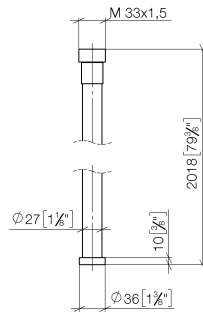

**WATER TUBE Kneipp hose black 2000 mm - Brushed Platinum**

28 286 979

- hose nozzle with sleeve M33
- with holding ring

|  |                                     |               |
|--|-------------------------------------|---------------|
|   | Brushed Platinum                    | 28 286 979-06 |
|   | Chrome                              | 28 286 979-00 |
|   | Platinum                            | 28 286 979-08 |
|   | Dark Chrome                         | 28 286 979-19 |
|   | Brushed Durabronze<br>(23kt Gold)   | 28 286 979-28 |
|   | Matte Black                         | 28 286 979-33 |
|   | Brushed<br>Champagne (22kt<br>Gold) | 28 286 979-46 |
|   | Champagne (22kt<br>Gold)            | 28 286 979-47 |
|   | Brushed Chrome                      | 28 286 979-93 |
|  | Brushed Dark<br>Platinum            | 28 286 979-99 |

## WATER TUBE Kneipp hose black 2000 mm - Brushed Platinum

28 286 979

mm [inches]

### Flow rate chart

**WATER TUBE Kneipp hose black 2000 mm - Brushed Platinum**

28 286 979

Parts for other finishes can be found here: [Chrome](#)

**Spare parts list**

| No. | Item Number     | Name | Quantity used | Delivery time |
|-----|-----------------|------|---------------|---------------|
| 2   | 09 14 20 003 90 | seal | 1             | 2             |
| 3   | 09 28 10 116-13 | ring | 1             | 30            |