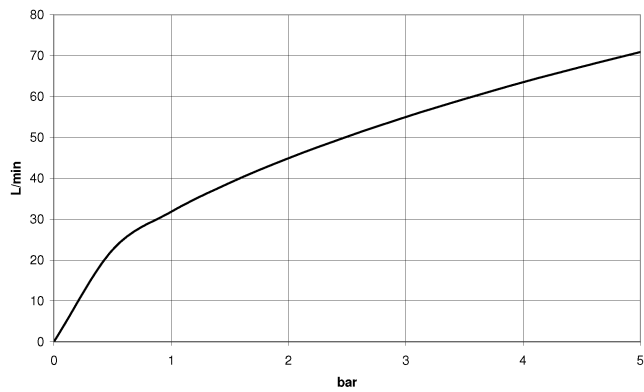

**WATER TUBE Kneipp hose black 2000 mm - Brushed Platinum**

28 286 979

- hose nozzle with sleeve M33
- with holding ring

|  |                                     |               |
|--|-------------------------------------|---------------|
|   | Brushed Platinum                    | 28 286 979-06 |
|   | Chrome                              | 28 286 979-00 |
|   | Platinum                            | 28 286 979-08 |
|   | Dark Chrome                         | 28 286 979-19 |
|   | Brushed Durabronze<br>(23kt Gold)   | 28 286 979-28 |
|   | Matte Black                         | 28 286 979-33 |
|   | Brushed<br>Champagne (22kt<br>Gold) | 28 286 979-46 |
|   | Champagne (22kt<br>Gold)            | 28 286 979-47 |
|   | Brushed Chrome                      | 28 286 979-93 |
|  | Brushed Dark<br>Platinum            | 28 286 979-99 |

## WATER TUBE Kneipp hose black 2000 mm - Brushed Platinum

28 286 979

mm [inches]

### Flow rate chart

**WATER TUBE Kneipp hose black 2000 mm - Brushed Platinum**

28 286 979

Parts for other finishes can be found here: [Chrome](#)

**Spare parts list**

| No. | Item Number     | Name | Quantity used | Delivery time |
|-----|-----------------|------|---------------|---------------|
| 2   | 09 14 20 003 90 | seal | 1             | 2             |
| 3   | 09 28 10 116-13 | ring | 1             | 30            |