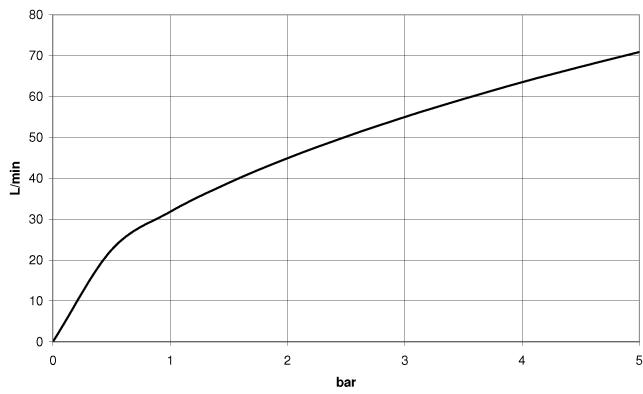

WATER TUBE Kneipp hose black 2000 mm - Platinum

28 286 979

- hose nozzle with sleeve M33
- with holding ring

	Platinum	28 286 979-08
	Chrome	28 286 979-00
	Brushed Platinum	28 286 979-06
	Dark Chrome	28 286 979-19
	Brushed Durabronze (23kt Gold)	28 286 979-28
	Matte Black	28 286 979-33
	Brushed Champagne (22kt Gold)	28 286 979-46
	Champagne (22kt Gold)	28 286 979-47
	Brushed Chrome	28 286 979-93
	Brushed Dark Platinum	28 286 979-99

WATER TUBE Kneipp hose black 2000 mm - Platinum

28 286 979

mm [inches]

Flow rate chart

WATER TUBE Kneipp hose black 2000 mm - Platinum

28 286 979

Parts for other finishes can be found here: [Chrome](#)

Spare parts list

No.	Item Number	Name	Quantity used	Delivery time
2	09 14 20 003 90	seal	1	2
3	09 28 10 116-13	ring	1	30