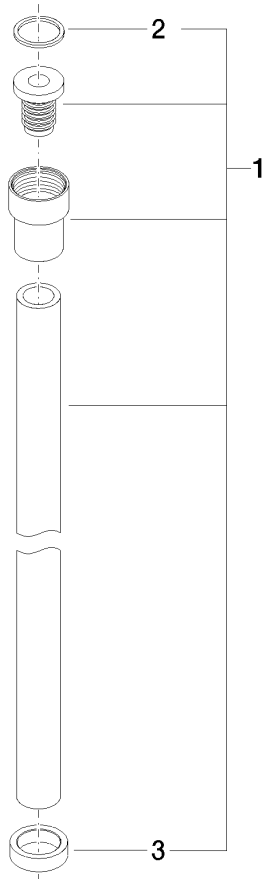

WATER TUBE Kneipp hose black 2000 mm - Platinum

28 286 979

- hose nozzle with sleeve M33
- with holding ring

	Platinum	28 286 979-08
	Chrome	28 286 979-00
	Brushed Platinum	28 286 979-06
	Dark Chrome	28 286 979-19
	Brushed Durabronze (23kt Gold)	28 286 979-28
	Matte Black	28 286 979-33
	Brushed Champagne (22kt Gold)	28 286 979-46
	Champagne (22kt Gold)	28 286 979-47
	Brushed Chrome	28 286 979-93
	Brushed Dark Platinum	28 286 979-99

WATER TUBE Kneipp hose black 2000 mm - Platinum

28 286 979

mm [inches]

Flow rate chart

WATER TUBE Kneipp hose black 2000 mm - Platinum

28 286 979

Parts for other finishes can be found here: [Chrome](#)

Spare parts list

No.	Item Number	Name	Quantity used	Delivery time
2	09 14 20 003 90	seal	1	2
3	09 28 10 116-13	ring	1	30