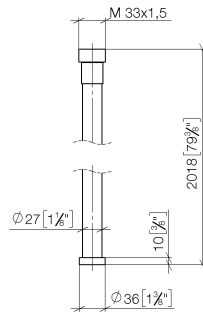

WATER TUBE Kneipp hose black 2000 mm - Platinum

28 286 979

- hose nozzle with sleeve M33
- with holding ring

	Platinum	28 286 979-08
	Chrome	28 286 979-00
	Brushed Platinum	28 286 979-06
	Dark Chrome	28 286 979-19
	Brushed Durabronze (23kt Gold)	28 286 979-28
	Matte Black	28 286 979-33
	Brushed Champagne (22kt Gold)	28 286 979-46
	Champagne (22kt Gold)	28 286 979-47
	Brushed Chrome	28 286 979-93
	Brushed Dark Platinum	28 286 979-99

WATER TUBE Kneipp hose black 2000 mm - Platinum

28 286 979

mm [inches]

Flow rate chart

WATER TUBE Kneipp hose black 2000 mm - Platinum

28 286 979

Parts for other finishes can be found here: [Chrome](#)

Spare parts list

No.	Item Number	Name	Quantity used	Delivery time
2	09 14 20 003 90	seal	1	2
3	09 28 10 116-13	ring	1	30