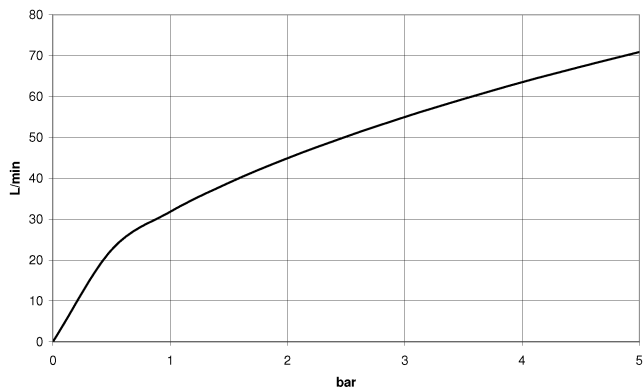

WATER TUBE Kneipp hose black 2000 mm - Dark Chrome

28 286 979

- hose nozzle with sleeve M33
- with holding ring

	Dark Chrome	28 286 979-19
	Chrome	28 286 979-00
	Brushed Platinum	28 286 979-06
	Platinum	28 286 979-08
	Brushed Durabronze (23kt Gold)	28 286 979-28
	Matte Black	28 286 979-33
	Brushed Champagne (22kt Gold)	28 286 979-46
	Champagne (22kt Gold)	28 286 979-47
	Brushed Chrome	28 286 979-93
	Brushed Dark Platinum	28 286 979-99

WATER TUBE Kneipp hose black 2000 mm - Dark Chrome

28 286 979

mm [inches]

Flow rate chart

WATER TUBE Kneipp hose black 2000 mm - Dark Chrome

28 286 979

Parts for other finishes can be found here: [Chrome](#)