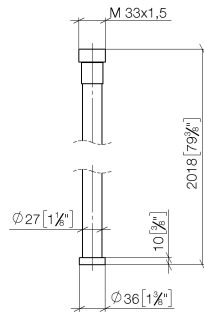

WATER TUBE Kneipp hose black 2000 mm - Dark Chrome

28 286 979

- hose nozzle with sleeve M33
- with holding ring

	Dark Chrome	28 286 979-19
	Chrome	28 286 979-00
	Brushed Platinum	28 286 979-06
	Platinum	28 286 979-08
	Brushed Durabronze (23kt Gold)	28 286 979-28
	Matte Black	28 286 979-33
	Brushed Champagne (22kt Gold)	28 286 979-46
	Champagne (22kt Gold)	28 286 979-47
	Brushed Chrome	28 286 979-93
	Brushed Dark Platinum	28 286 979-99

WATER TUBE Kneipp hose black 2000 mm - Dark Chrome

28 286 979

mm [inches]

Flow rate chart

WATER TUBE Kneipp hose black 2000 mm - Dark Chrome

28 286 979

Parts for other finishes can be found here: [Chrome](#)