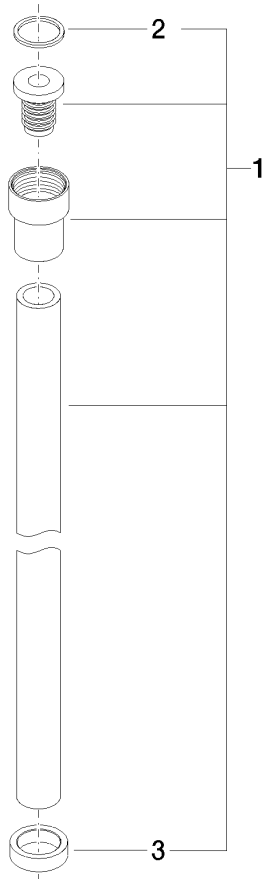

WATER TUBE Kneipp hose black 2000 mm - Brushed Durabronz (23kt Gold)

28 286 979

- hose nozzle with sleeve M33
- with holding ring

	Brushed Durabronz (23kt Gold)	28 286 979-28
	Chrome	28 286 979-00
	Brushed Platinum	28 286 979-06
	Platinum	28 286 979-08
	Dark Chrome	28 286 979-19
	Matte Black	28 286 979-33
	Brushed Champagne (22kt Gold)	28 286 979-46
	Champagne (22kt Gold)	28 286 979-47
	Brushed Chrome	28 286 979-93
	Brushed Dark Platinum	28 286 979-99

WATER TUBE Kneipp hose black 2000 mm - Brushed Durabronze (23kt Gold)

28 286 979

mm [inches]

Flow rate chart

WATER TUBE Kneipp hose black 2000 mm - Brushed Durabronze (23kt Gold)

28 286 979

Parts for other finishes can be found here: [Chrome](#)

Spare parts list

No.	Item Number	Name	Quantity used	Delivery time
2	09 14 20 003 90	seal	1	2
3	09 28 10 116-13	ring	1	30