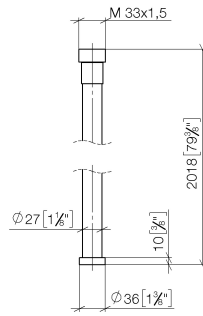

WATER TUBE Kneipp hose black 2000 mm - Brushed Durabronz (23kt Gold)

28 286 979

- hose nozzle with sleeve M33
- with holding ring

	Brushed Durabronz (23kt Gold)	28 286 979-28
	Chrome	28 286 979-00
	Brushed Platinum	28 286 979-06
	Platinum	28 286 979-08
	Dark Chrome	28 286 979-19
	Matte Black	28 286 979-33
	Brushed Champagne (22kt Gold)	28 286 979-46
	Champagne (22kt Gold)	28 286 979-47
	Brushed Chrome	28 286 979-93
	Brushed Dark Platinum	28 286 979-99

WATER TUBE Kneipp hose black 2000 mm - Brushed Durabronze (23kt Gold)

28 286 979

mm [inches]

Flow rate chart

WATER TUBE Kneipp hose black 2000 mm - Brushed Durabronze (23kt Gold)

28 286 979

Parts for other finishes can be found here: [Chrome](#)

Spare parts list

No.	Item Number	Name	Quantity used	Delivery time
2	09 14 20 003 90	seal	1	2
3	09 28 10 116-13	ring	1	30