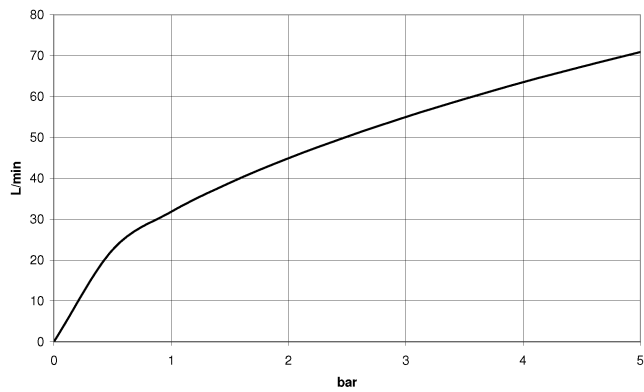

WATER TUBE Kneipp hose black 2000 mm - Brushed Durabronz (23kt Gold)

28 286 979

- hose nozzle with sleeve M33
- with holding ring

	Brushed Durabronz (23kt Gold)	28 286 979-28
	Chrome	28 286 979-00
	Brushed Platinum	28 286 979-06
	Platinum	28 286 979-08
	Dark Chrome	28 286 979-19
	Matte Black	28 286 979-33
	Brushed Champagne (22kt Gold)	28 286 979-46
	Champagne (22kt Gold)	28 286 979-47
	Brushed Chrome	28 286 979-93
	Brushed Dark Platinum	28 286 979-99

WATER TUBE Kneipp hose black 2000 mm - Brushed Durabronze (23kt Gold)

28 286 979

mm [inches]

Flow rate chart

WATER TUBE Kneipp hose black 2000 mm - Brushed Durabronze (23kt Gold)

28 286 979

Parts for other finishes can be found here: [Chrome](#)