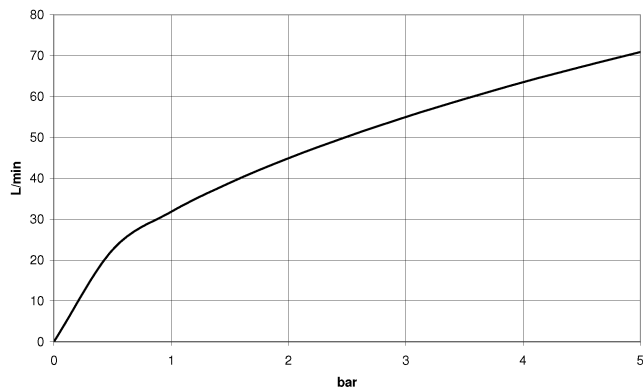

WATER TUBE Kneipp hose black 2000 mm - Brushed Dark Platinum

28 286 979

- hose nozzle with sleeve M33
- with holding ring

	Brushed Dark Platinum	28 286 979-99
	Chrome	28 286 979-00
	Brushed Platinum	28 286 979-06
	Platinum	28 286 979-08
	Dark Chrome	28 286 979-19
	Brushed Durabronze (23kt Gold)	28 286 979-28
	Matte Black	28 286 979-33
	Brushed Champagne (22kt Gold)	28 286 979-46
	Champagne (22kt Gold)	28 286 979-47
	Brushed Chrome	28 286 979-93

WATER TUBE Kneipp hose black 2000 mm - Brushed Dark Platinum

28 286 979

mm [inches]

Flow rate chart

WATER TUBE Kneipp hose black 2000 mm - Brushed Dark Platinum

28 286 979

Parts for other finishes can be found here: [Chrome](#)