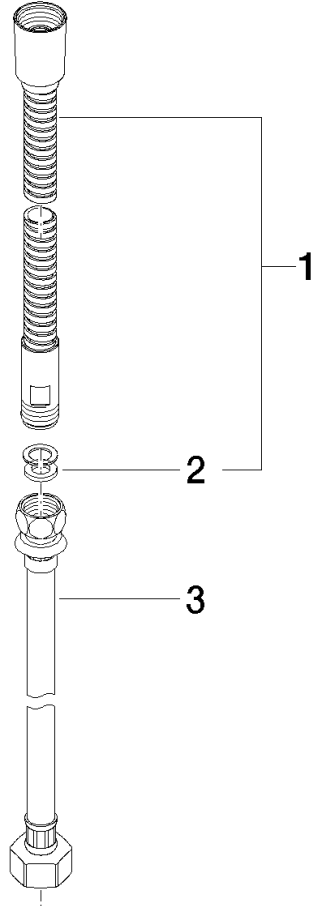

**Metal shower hose in two parts 1/2" x 3/8" x 2250 mm - Platinum**

IMO

28 323 970

Fits: IMO, LULU, MADISON, MEM, TARA,  
CL.1, LISSÉ, VAIA, META, CYO

	Platinum	28 323 970-08
	Chrome	28 323 970-00
	Brushed Platinum	28 323 970-06
	Durabross (23kt Gold)	28 323 970-09
	Dark Chrome	28 323 970-19
	Light Gold	28 323 970-26
	Brushed Light Gold	28 323 970-27
	Brushed Durabross (23kt Gold)	28 323 970-28
	Matte Black	28 323 970-33
	Brushed Bronze	28 323 970-42
	Brushed Champagne (22kt Gold)	28 323 970-46
	Champagne (22kt Gold)	28 323 970-47
	Brushed Chrome	28 323 970-93
	Brushed Dark Platinum	28 323 970-99

Metal shower hose in two parts 1/2" x 3/8" x 2250 mm - Platinum

---

IMO

28 323 970

Metal shower hose in two parts 1/2" x 3/8" x 2250 mm - Platinum

---

IMO

28 323 970

28 323 970

Parts for other finishes can be found here: [Chrome](#)

### Spare parts list

No.	Item Number	Name	Quantity used	Delivery time
1	28 322 970-08	Metal shower hose 1/2" x 3/8" x 1750 mm - Platinum	1	40
2	90 14 20 026 00 90	seal	1	2
3	12 505 970 90	High pressure hose 1/2" x 3/8" x 500 mm -	1	2