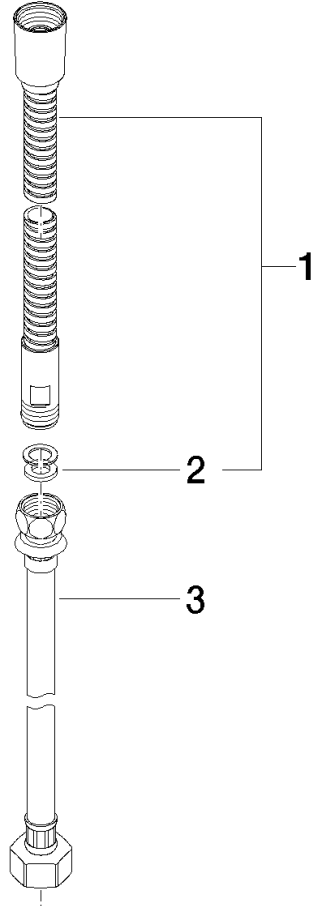

Metal shower hose in two parts 1/2" x 3/8" x 2250 mm - Durabronze (23kt Gold)

IMO

28 323 970

Fits: IMO, LULU, MADISON, MEM, TARA,
CL.1, LISSÉ, VAIA, META, CYO

	Durabronze (23kt Gold)	28 323 970-09
	Chrome	28 323 970-00
	Brushed Platinum	28 323 970-06
	Platinum	28 323 970-08
	Dark Chrome	28 323 970-19
	Light Gold	28 323 970-26
	Brushed Light Gold	28 323 970-27
	Brushed Durabronze (23kt Gold)	28 323 970-28
	Matte Black	28 323 970-33
	Brushed Bronze	28 323 970-42
	Brushed Champagne (22kt Gold)	28 323 970-46
	Champagne (22kt Gold)	28 323 970-47
	Brushed Chrome	28 323 970-93
	Brushed Dark Platinum	28 323 970-99

Metal shower hose in two parts 1/2" x 3/8" x 2250 mm - Durabronze (23kt Gold)

IMO

28 323 970

Metal shower hose in two parts 1/2" x 3/8" x 2250 mm - Durabronz (23kt Gold)

IMO

28 323 970

28 323 970

Parts for other finishes can be found here: [Chrome](#)

Spare parts list

No.	Item Number	Name	Quantity used	Delivery time
1	28 322 970-09	Metal shower hose 1/2" x 3/8" x 1750 mm - Durabronz (23kt Gold)	1	40
2	90 14 20 026 00 90	seal	1	2
3	12 505 970 90	High pressure hose 1/2" x 3/8" x 500 mm -	1	2