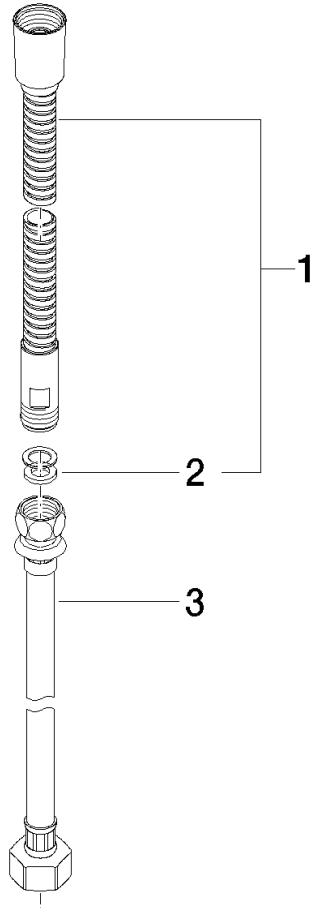

**Metal shower hose in two parts 1/2" x 3/8" x 2250 mm - Dark Chrome**

IMO

28 323 970

Fits: IMO, LULU, MADISON, MEM, TARA,  
CL.1, LISSÉ, VAIA, META, CYO

	Dark Chrome	28 323 970-19
	Chrome	28 323 970-00
	Brushed Platinum	28 323 970-06
	Platinum	28 323 970-08
	Durabrand (23kt Gold)	28 323 970-09
	Light Gold	28 323 970-26
	Brushed Light Gold	28 323 970-27
	Brushed Durabrand (23kt Gold)	28 323 970-28
	Matte Black	28 323 970-33
	Brushed Bronze	28 323 970-42
	Brushed Champagne (22kt Gold)	28 323 970-46
	Champagne (22kt Gold)	28 323 970-47
	Brushed Chrome	28 323 970-93
	Brushed Dark Platinum	28 323 970-99

## Metal shower hose in two parts 1/2" x 3/8" x 2250 mm - Dark Chrome

---

IMO

28 323 970

## Metal shower hose in two parts 1/2" x 3/8" x 2250 mm - Dark Chrome

---

IMO

28 323 970

28 323 970

Parts for other  
finishes can be found  
here: [Chrome](#)