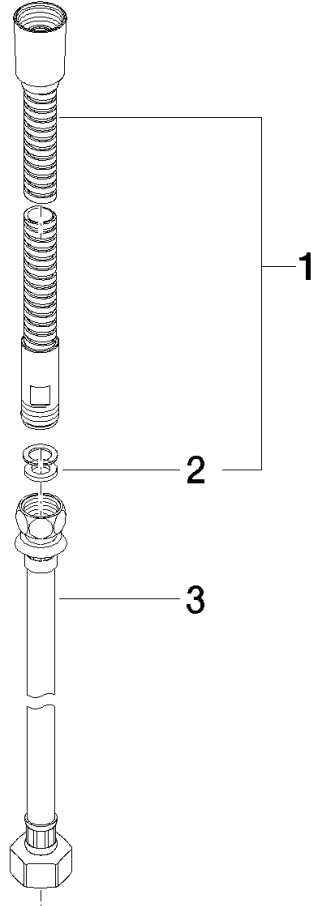

Metal shower hose in two parts 1/2" x 3/8" x 2250 mm - Brushed Light Gold

IMO

28 323 970

Fits: IMO, LULU, MADISON, MEM, TARA,
CL.1, LISSÉ, VAIA, META, CYO

	Brushed Light Gold	28 323 970-27
	Chrome	28 323 970-00
	Brushed Platinum	28 323 970-06
	Platinum	28 323 970-08
	Durabass (23kt Gold)	28 323 970-09
	Dark Chrome	28 323 970-19
	Light Gold	28 323 970-26
	Brushed Durabass (23kt Gold)	28 323 970-28
	Matte Black	28 323 970-33
	Brushed Bronze	28 323 970-42
	Brushed Champagne (22kt Gold)	28 323 970-46
	Champagne (22kt Gold)	28 323 970-47
	Brushed Chrome	28 323 970-93
	Brushed Dark Platinum	28 323 970-99

Metal shower hose in two parts 1/2" x 3/8" x 2250 mm - Brushed Light Gold

IMO

28 323 970

Metal shower hose in two parts 1/2" x 3/8" x 2250 mm - Brushed Light Gold

IMO

28 323 970

28 323 970

Parts for other finishes can be found here: [Chrome](#)

Spare parts list

No.	Item Number	Name	Quantity used	Delivery time
1	28 322 970-27	Metal shower hose 1/2" x 3/8" x 1750 mm - Brushed Light Gold	1	30
2	90 14 20 026 00 90	seal	1	2
3	12 505 970 90	High pressure hose 1/2" x 3/8" x 500 mm -	1	2