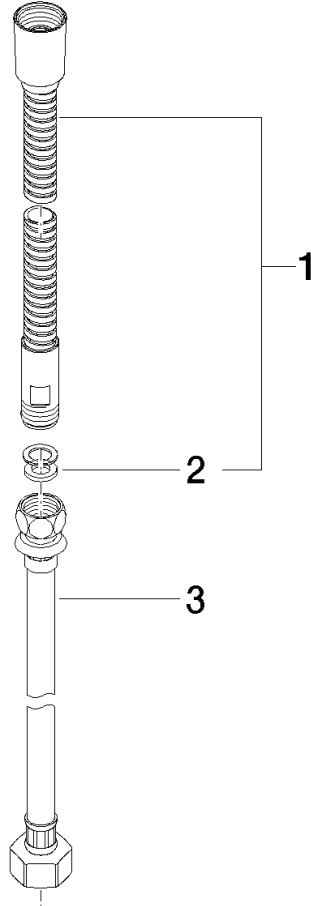

Metal shower hose in two parts 1/2" x 3/8" x 2250 mm - Brushed Durabross (23kt Gold)

IMO

28 323 970

Fits: IMO, LULU, MADISON, MEM, TARA, CL.1, LISSÉ, VAIA, META, CYO

	Brushed Durabross (23kt Gold)	28 323 970-28
	Chrome	28 323 970-00
	Brushed Platinum	28 323 970-06
	Platinum	28 323 970-08
	Durabross (23kt Gold)	28 323 970-09
	Dark Chrome	28 323 970-19
	Light Gold	28 323 970-26
	Brushed Light Gold	28 323 970-27
	Matte Black	28 323 970-33
	Brushed Bronze	28 323 970-42
	Brushed Champagne (22kt Gold)	28 323 970-46
	Champagne (22kt Gold)	28 323 970-47
	Brushed Chrome	28 323 970-93
	Brushed Dark Platinum	28 323 970-99

Metal shower hose in two parts 1/2" x 3/8" x 2250 mm - Brushed Durabronze
(23kt Gold)

IMO

28 323 970

Metal shower hose in two parts 1/2" x 3/8" x 2250 mm - Brushed Durabrass
(23kt Gold)

IMO

28 323 970

**Metal shower hose in two parts 1/2" x 3/8" x 2250 mm - Brushed Durabronz
(23kt Gold)**

28 323 970
Parts for other
finishes can be found
here: Chrome

Spare parts list

No.	Item Number	Name	Quantity used	Delivery time
1	28 322 970-28	Metal shower hose 1/2" x 3/8" x 1750 mm - Brushed Durabronz (23kt Gold)	1	20
2	90 14 20 026 00 90	seal	1	2
3	12 505 970 90	High pressure hose 1/2" x 3/8" x 500 mm -	1	2