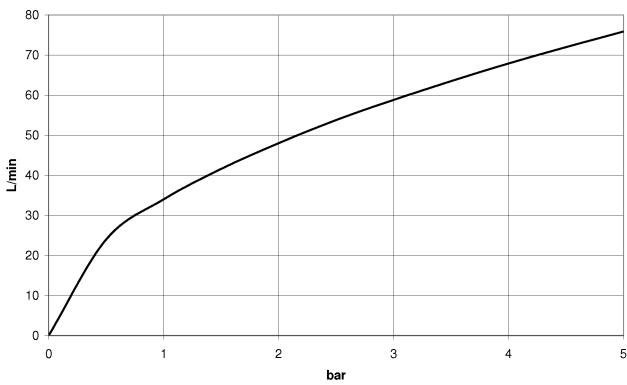

28 450 370

- 1/2" shower outlet
 - rosette Ø 60 mm
 - 1/2" connection
- Intrinsic protection against back flow.**

Intrinsic protection against back flow.

	Chrome	28 450 370-00
	Chrome	28 450 370-00 0010
	Brushed Platinum	28 450 370-06
	Brushed Platinum	28 450 370-06 0010
	Platinum	28 450 370-08
	Platinum	28 450 370-08 0010
	Durabrand (23kt Gold)	28 450 370-09
	Durabrand (23kt Gold)	28 450 370-09 0010
	Brushed Durabrand (23kt Gold)	28 450 370-28
	Brushed Durabrand (23kt Gold)	28 450 370-28 0010
	Brushed Dark Platinum	28 450 370-99
	Brushed Dark Platinum	28 450 370-99 0010

Required miscellaneous

Concealed adapter -

35 080 970-90
0010

28 450 370

Flow rate chart

Certificates

Belgaqua_21-381-
27_7.

28 450 370