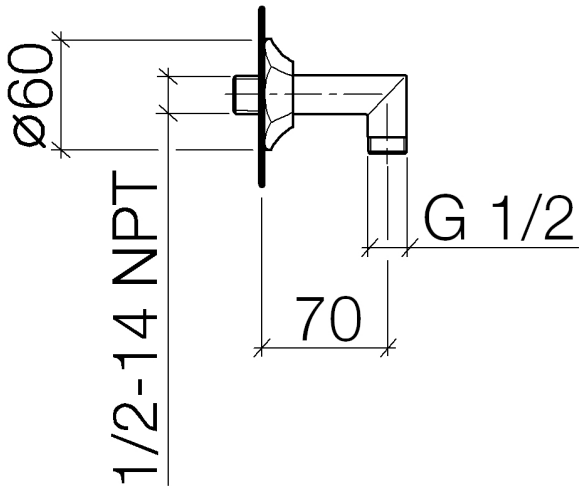

28 450 370

- 1/2" shower outlet
 - rosette Ø 60 mm
 - 1/2" connection
- Intrinsic protection against back flow.**

Intrinsic protection against back flow.

	Chrome	28 450 370-00
	Chrome	28 450 370-00 0010
	Brushed Platinum	28 450 370-06
	Brushed Platinum	28 450 370-06 0010
	Platinum	28 450 370-08
	Platinum	28 450 370-08 0010
	Durabrand (23kt Gold)	28 450 370-09
	Durabrand (23kt Gold)	28 450 370-09 0010
	Brushed Durabrand (23kt Gold)	28 450 370-28
	Brushed Durabrand (23kt Gold)	28 450 370-28 0010
	Brushed Dark Platinum	28 450 370-99
	Brushed Dark Platinum	28 450 370-99 0010

Required miscellaneous

Concealed adapter -

35 080 970-90
0010

28 450 370

Flow rate chart

Certificates

Belgaqua_21-381-
27_7.

28 450 370

Spare parts list

No.	Item Number	Name	Quantity used	Delivery time
1	09 27 37 003-00	rosette	1	10
2	90 14 10 026 00 90	seal	1	2
3	09 11 03 021-00	connection	1	10
4	90 23 01 040 00 90	back-flow preventer	1	2