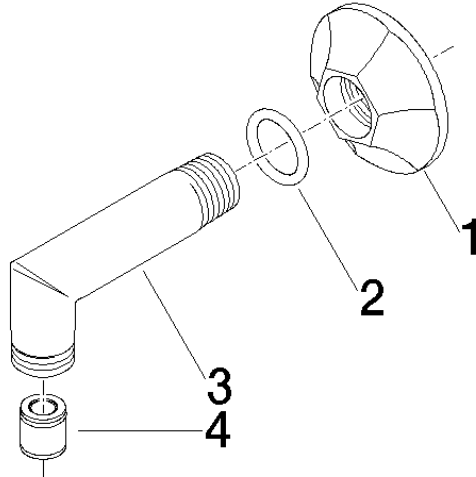

28 450 370

- 1/2" shower outlet
 - rosette Ø 60 mm
 - 1/2" connection
- Intrinsic protection against back flow.**

Intrinsic protection against back flow.

	Chrome	28 450 370-00
	Chrome	28 450 370-00 0010
	Brushed Platinum	28 450 370-06
	Brushed Platinum	28 450 370-06 0010
	Platinum	28 450 370-08
	Platinum	28 450 370-08 0010
	Durabrand (23kt Gold)	28 450 370-09
	Durabrand (23kt Gold)	28 450 370-09 0010
	Brushed Durabrand (23kt Gold)	28 450 370-28
	Brushed Durabrand (23kt Gold)	28 450 370-28 0010
	Brushed Dark Platinum	28 450 370-99
	Brushed Dark Platinum	28 450 370-99 0010

Required miscellaneous

Concealed adapter -

35 080 970-90
0010

28 450 370

Flow rate chart

Certificates

Belgaqua_21-381-
27_7.

28 450 370

Spare parts list

No.	Item Number	Name	Quantity used	Delivery time
1	09 27 37 003-00	rosette	1	10
2	90 14 10 026 00 90	seal	1	2
3	09 11 03 021-00	connection	1	10
4	90 23 01 040 00 90	back-flow preventer	1	2