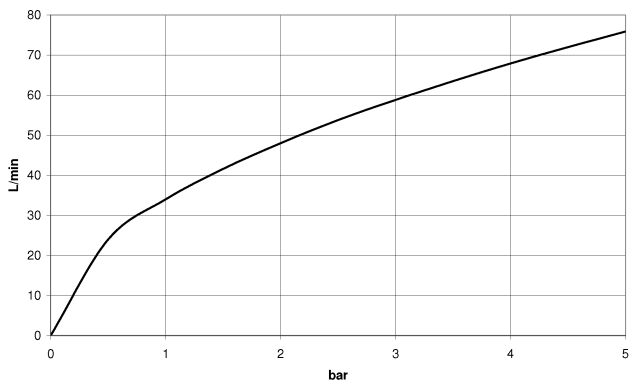

28 450 370

- 1/2" shower outlet
  - rosette Ø 60 mm
  - 1/2" connection
  - WRAS 240502026
- Intrinsic protection against back flow.**

Intrinsic protection against back flow.

	Chrome	28 450 370-00
	Chrome	28 450 370-00 0010
	Brushed Platinum	28 450 370-06
	Brushed Platinum	28 450 370-06 0010
	Platinum	28 450 370-08
	Platinum	28 450 370-08 0010
	Durabrand (23kt Gold)	28 450 370-09
	Durabrand (23kt Gold)	28 450 370-09 0010
	Brushed Durabrand (23kt Gold)	28 450 370-28
	Brushed Durabrand (23kt Gold)	28 450 370-28 0010
	Brushed Dark Platinum	28 450 370-99
	Brushed Dark Platinum	28 450 370-99 0010

**Required miscellaneous**

**Concealed adapter -** 35 080 970-90  
0010

28 450 370

Flow rate chart

Certificates

Belgaqua\_21-381- WRAS\_240502026.  
27\_7.

28 450 370