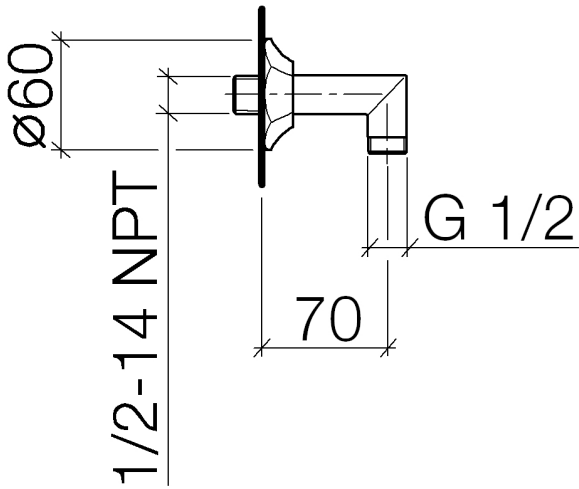

28 450 370

- 1/2" shower outlet
  - rosette Ø 60 mm
  - 1/2" connection
  - WRAS 240502026
- Intrinsic protection against back flow.**

Intrinsic protection against back flow.

	Chrome	28 450 370-00
	Chrome	28 450 370-00 0010
	Brushed Platinum	28 450 370-06
	Brushed Platinum	28 450 370-06 0010
	Platinum	28 450 370-08
	Platinum	28 450 370-08 0010
	Durabrand (23kt Gold)	28 450 370-09
	Durabrand (23kt Gold)	28 450 370-09 0010
	Brushed Durabrand (23kt Gold)	28 450 370-28
	Brushed Durabrand (23kt Gold)	28 450 370-28 0010
	Brushed Dark Platinum	28 450 370-99
	Brushed Dark Platinum	28 450 370-99 0010

**Required miscellaneous**

**Concealed adapter -** 35 080 970-90  
0010

28 450 370

Flow rate chart

Certificates

Belgaqua\_21-381- WRAS\_240502026.  
27\_7.

28 450 370

### Spare parts list

No.	Item Number	Name	Quantity used	Delivery time
1	09 27 37 003-00	rosette	1	10
2	90 14 10 026 00 90	seal	1	2
3	09 11 03 021-00	connection	1	10
4	90 23 01 040 00 90	back-flow preventer	1	2