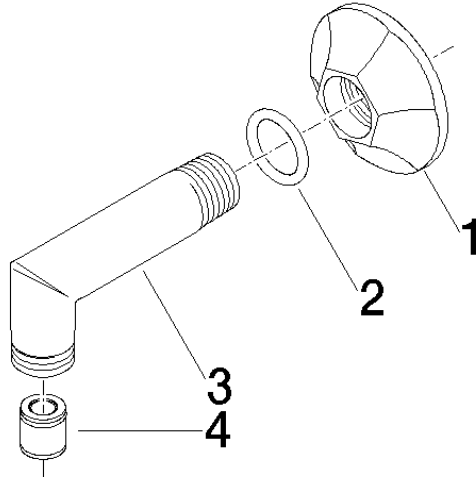

28 450 370

- 1/2" shower outlet
  - rosette Ø 60 mm
  - 1/2" connection
  - WRAS 240502026
- Intrinsic protection against back flow.**

Intrinsic protection against back flow.

	Chrome	28 450 370-00
	Chrome	28 450 370-00 0010
	Brushed Platinum	28 450 370-06
	Brushed Platinum	28 450 370-06 0010
	Platinum	28 450 370-08
	Platinum	28 450 370-08 0010
	Durabrand (23kt Gold)	28 450 370-09
	Durabrand (23kt Gold)	28 450 370-09 0010
	Brushed Durabrand (23kt Gold)	28 450 370-28
	Brushed Durabrand (23kt Gold)	28 450 370-28 0010
	Brushed Dark Platinum	28 450 370-99
	Brushed Dark Platinum	28 450 370-99 0010

**Required miscellaneous**

**Concealed adapter -** 35 080 970-90  
0010

28 450 370

Flow rate chart

Certificates

Belgaqua\_21-381- WRAS\_240502026.  
27\_7.

28 450 370

### Spare parts list

No.	Item Number	Name	Quantity used	Delivery time
1	09 27 37 003-00	rosette	1	10
2	90 14 10 026 00 90	seal	1	2
3	09 11 03 021-00	connection	1	10
4	90 23 01 040 00 90	back-flow preventer	1	2