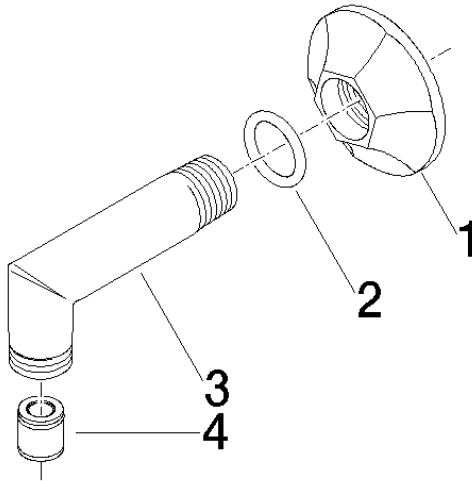

28 450 370

- 1/2" shower outlet
 - rosette Ø 60 mm
 - 1/2" connection
 - WRAS 240502026
- Intrinsic protection against back flow.**

Intrinsic protection against back flow.

	Brushed Durabron (23kt Gold)	28 450 370-28
	Chrome	28 450 370-00
	Chrome	28 450 370-00 0010
	Brushed Platinum	28 450 370-06
	Brushed Platinum	28 450 370-06 0010
	Platinum	28 450 370-08
	Platinum	28 450 370-08 0010
	Durabron (23kt Gold)	28 450 370-09
	Durabron (23kt Gold)	28 450 370-09 0010
	Brushed Durabron (23kt Gold)	28 450 370-28 0010
	Brushed Dark Platinum	28 450 370-99
	Brushed Dark Platinum	28 450 370-99 0010

Required miscellaneous

Concealed adapter - 35 080 970-90 0010

28 450 370

Flow rate chart

Codes & Standards

EN 1717

Scottish Water
Byelaws

UK Water Supply
Regulations

MADISON Wall elbow - Brushed Durabronz (23kt Gold)

MADISON

28 450 370

Certificates

Belgaqua_21-381-2 WRAS_240502

28 450 370

Product version up to 7/6/2018

Product version from 7/6/2018

MADISON Wall elbow - Brushed Durabronz (23kt Gold)

MADISON

28 450 370

Spare parts list

Product version up to 7/6/2018

Product version from 7/6/2018

No.	Item Number	Name	Quantity used	Delivery time
	09 27 37 003-28	rosette	4	20