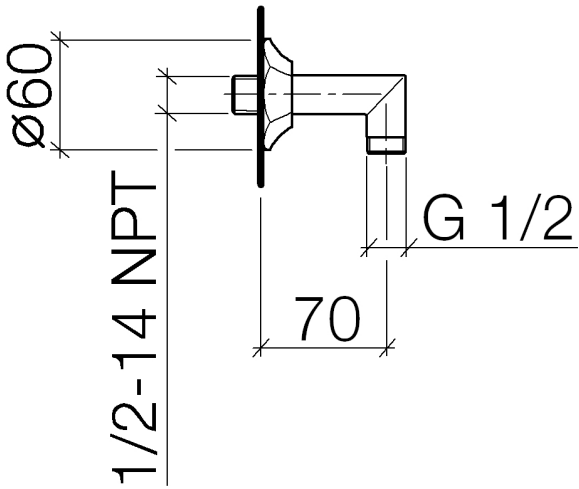

28 450 370

- 1/2" shower outlet
 - rosette Ø 60 mm
 - 1/2" connection
 - WRAS 240502026
- Intrinsic protection against back flow.**

Intrinsic protection against back flow.

	Brushed Durabron (23kt Gold)	28 450 370-28
	Chrome	28 450 370-00
	Chrome	28 450 370-00 0010
	Brushed Platinum	28 450 370-06
	Brushed Platinum	28 450 370-06 0010
	Platinum	28 450 370-08
	Platinum	28 450 370-08 0010
	Durabron (23kt Gold)	28 450 370-09
	Durabron (23kt Gold)	28 450 370-09 0010
	Brushed Durabron (23kt Gold)	28 450 370-28 0010
	Brushed Dark Platinum	28 450 370-99
	Brushed Dark Platinum	28 450 370-99 0010

Required miscellaneous

Concealed adapter - 35 080 970-90 0010

28 450 370

Flow rate chart

Codes & Standards

EN 1717

Scottish Water
Byelaws

UK Water Supply
Regulations

MADISON Wall elbow - Brushed Durabronz (23kt Gold)

MADISON

28 450 370

Certificates

Belgaqua_21-381-2 WRAS_240502

28 450 370

Product version up to 7/6/2018

Product version from 7/6/2018

MADISON Wall elbow - Brushed Durabronz (23kt Gold)

MADISON

28 450 370

Spare parts list

Product version up to 7/6/2018

Product version from 7/6/2018

No.	Item Number	Name	Quantity used	Delivery time
	09 27 37 003-28	rosette	4	20