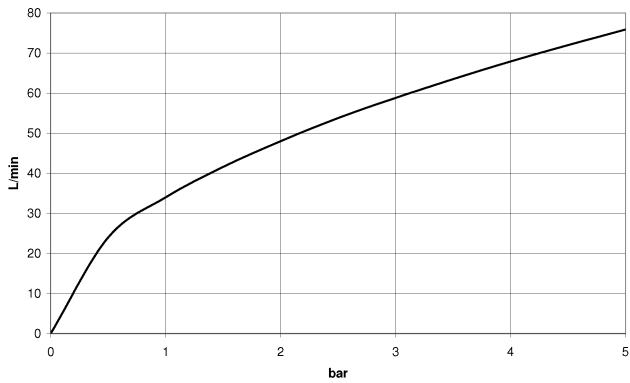

28 450 370

- 1/2" shower outlet
 - rosette Ø 60 mm
 - 1/2" connection
 - WRAS 240502026
- Intrinsic protection against back flow.**

Intrinsic protection against back flow.

	Brushed Durabron (23kt Gold)	28 450 370-28
	Chrome	28 450 370-00
	Chrome	28 450 370-00 0010
	Brushed Platinum	28 450 370-06
	Brushed Platinum	28 450 370-06 0010
	Platinum	28 450 370-08
	Platinum	28 450 370-08 0010
	Durabron (23kt Gold)	28 450 370-09
	Durabron (23kt Gold)	28 450 370-09 0010
	Brushed Durabron (23kt Gold)	28 450 370-28 0010
	Brushed Dark Platinum	28 450 370-99
	Brushed Dark Platinum	28 450 370-99 0010

Required miscellaneous

Concealed adapter - 35 080 970-90 0010

28 450 370

Flow rate chart

Codes & Standards

EN 1717

Scottish Water
Byelaws

UK Water Supply
Regulations