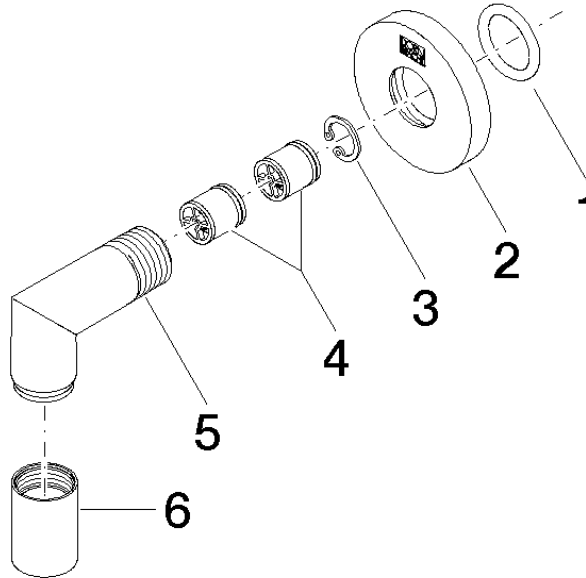

28 450 625

- 3/8" shower outlet
 - rosette Ø 55 mm
 - 1/2" connection
- Intrinsic protection against back flow.**

Intrinsic protection against back flow.

Fits: TARA, META

	Chrome	28 450 625-00
	Brushed Platinum	28 450 625-06
	Platinum	28 450 625-08
	Dark Chrome	28 450 625-19
	Light Gold	28 450 625-26
	Brushed Light Gold	28 450 625-27
	Brushed Durabronze (23kt Gold)	28 450 625-28
	Matte Black	28 450 625-33
	Brushed Bronze	28 450 625-42
	Brushed Champagne (22kt Gold)	28 450 625-46
	Champagne (22kt Gold)	28 450 625-47
	Brushed Chrome	28 450 625-93
	Brushed Dark Platinum	28 450 625-99

Required miscellaneous

Concealed adapter -

35 080 970-90
0010

28 450 625

mm [inches]

Flow rate chart

Codes & Standards

ASME
A112.18.1/CSA
B125.1

Wall elbow - Chrome

TARA

28 450 625

Certificates

IAPMO_4976 (5). WRAS_1811023. Belgaqua_21-381-27_7. ACS_20 ACC LY 739.

28 450 625

Spare parts list

No.	Item Number	Name	Quantity used	Delivery time
1	90 14 10 026 00 90	seal	1	2
2	09 27 22 503-00	rosette	1	10
3	09 16 01 014 90	ring	1	2
4	90 23 01 141 00 90	back-flow preventer	2	2
5	09 11 03 036-00	connection	1	10
6	90 21 02 069 00-00	cover	1	10