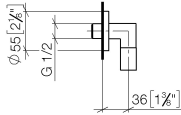

Required miscellaneous

Concealed adapter -

35 080 970-90
0010

28 450 625

mm [inches]

Flow rate chart

Codes & Standards

| | | | |
|---------------------------|---------------------------------|-------------|---------|
| ASME A112.18.1 | ASME A112.18.1/CSA B125.1 | cUPC | EN 1717 |
| Scottish Water Byelaws | UK Water Supply Regulations | XP P 41-280 | |

| No. | Item Number | Name | Quantity used | Delivery time |
|-----|--------------------|------|---------------|---------------|
| | 90 14 10 026 00 90 | seal | 6 | 2 |