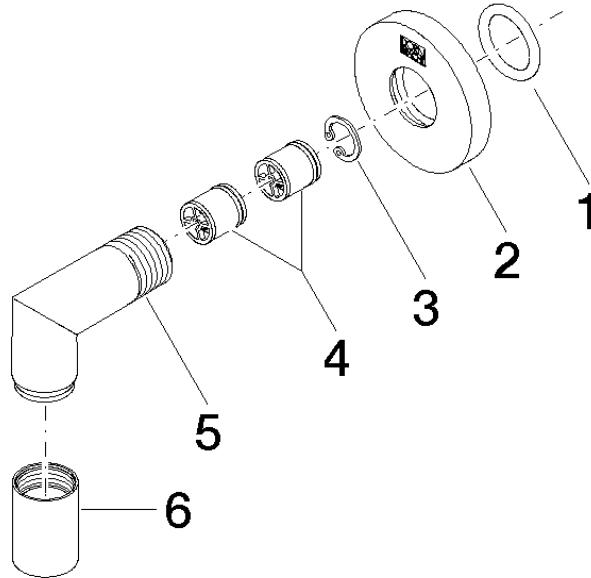

Wall elbow - Brushed Platinum

TARA

28 450 625

- 3/8" shower outlet
 - rosette Ø 55 mm
 - 1/2" connection
 - WRAS 1811023
- Intrinsic protection against back flow.**

Intrinsic protection against back flow.

Required miscellaneous

Concealed adapter -

35 080 970-90
0010

28 450 625

mm [inches]

Flow rate chart

Codes & Standards

| | | | |
|---------------------------|---------------------------------|-------------|---------|
| ASME A112.18.1 | ASME A112.18.1/CSA B125.1 | cUPC | EN 1717 |
| Scottish Water Byelaws | UK Water Supply Regulations | XP P 41-280 | |

Wall elbow - Brushed Platinum

TARA

28 450 625

Certificates

ACS_20 ACC LY

Belgaqua_21-381-2 IAPMO_4976

WRAS_1811

28 450 625

Product version up to 7/6/2018

Product version from 7/6/2018

Wall elbow - Brushed Platinum

TARA

28 450 625

Spare parts list

Product version up to 7/6/2018

Product version from 7/6/2018