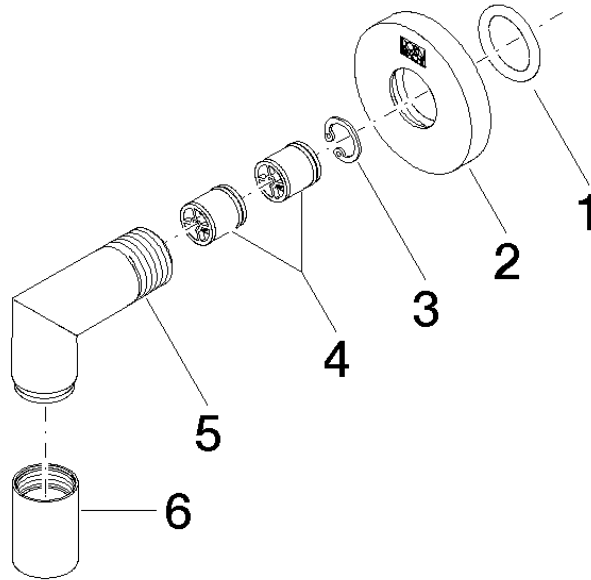

Product version from 7/6/2018