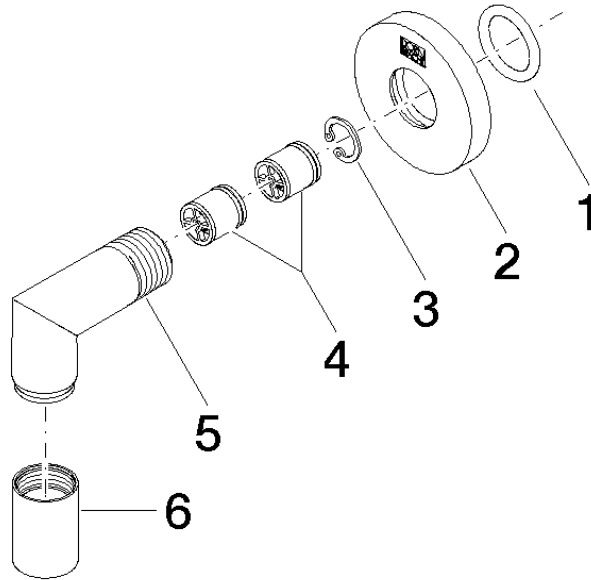

28 450 625

Product version from 7/6/2018

Parts for other finishes can be found here: [Chrome](#)